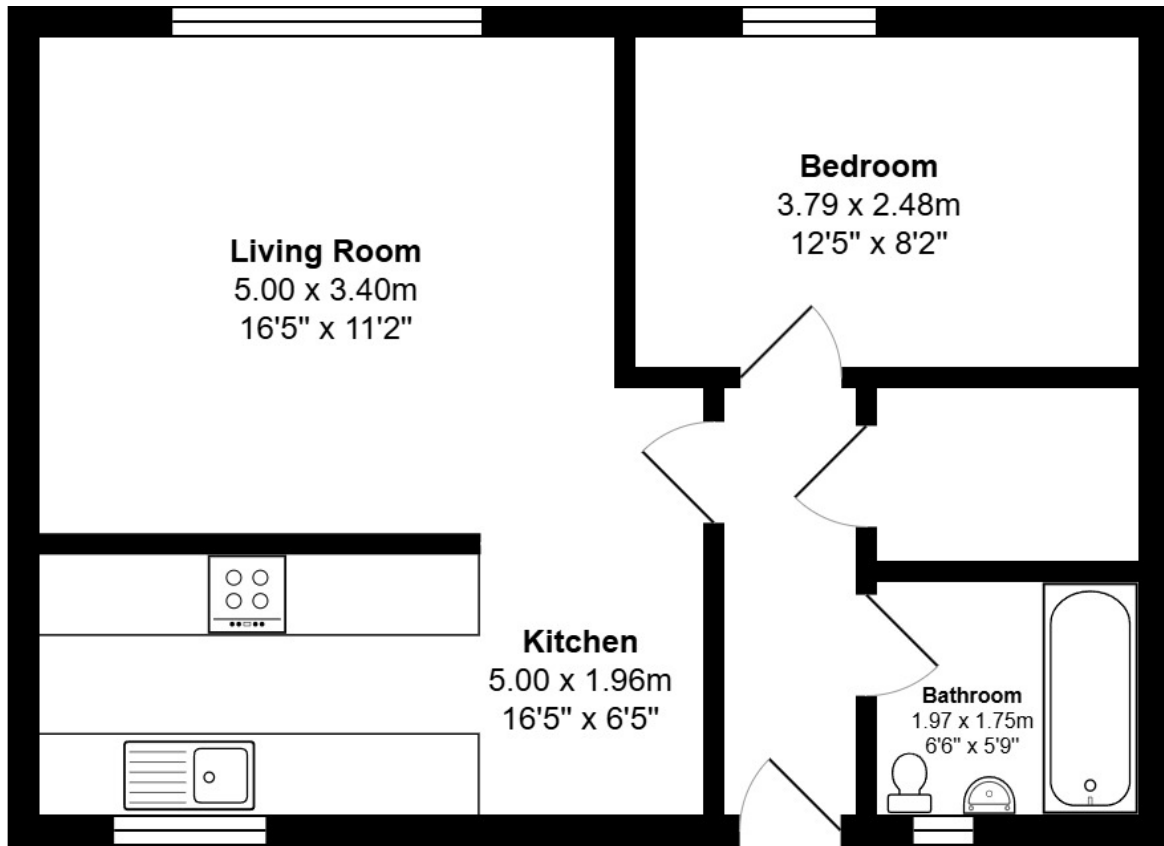

FLOOR PLAN, DIMENSIONS & MAP

Approximate Dimensions (Taken from the widest point)

Gross internal floor area (m²): 45m² | EPC Rating: C