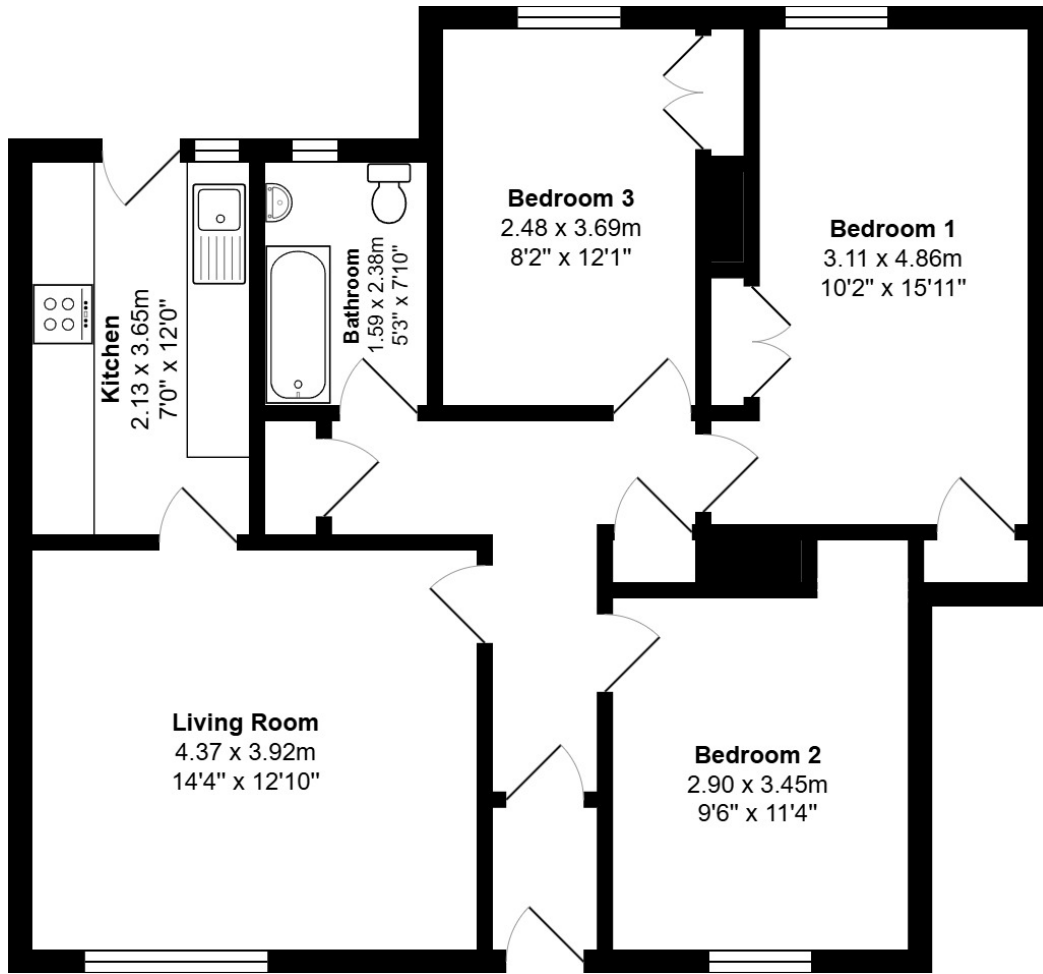

FLOOR PLAN, DIMENSIONS & MAP

Approximate Dimensions (Taken from the widest point)

Gross internal floor area (m²): 78m² | EPC Rating: C