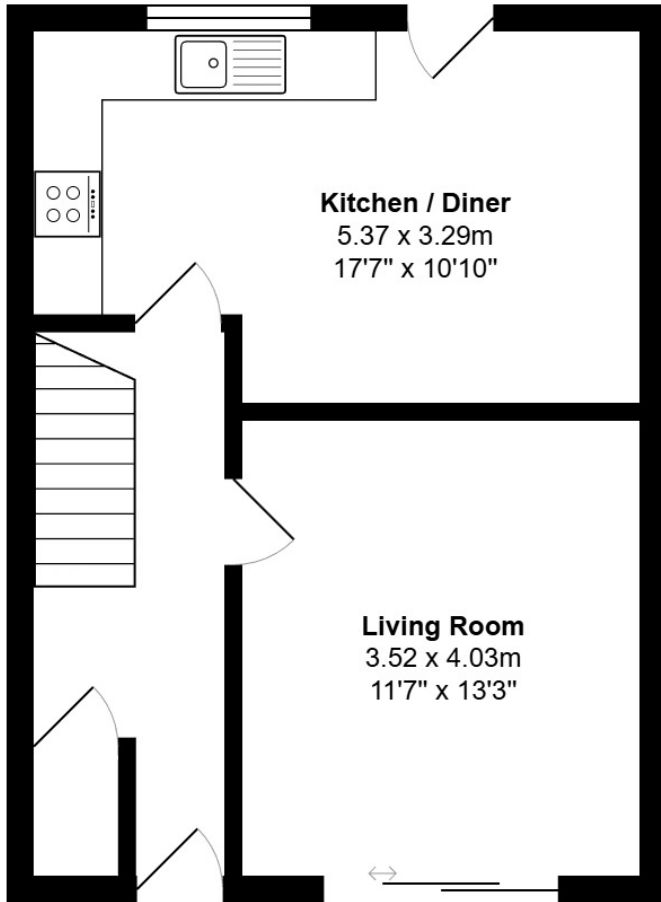

FLOOR PLAN & DIMENSIONS

Approximate Dimensions (Taken from the widest point)

Gross internal floor area (m²): 81m² | EPC Rating: D