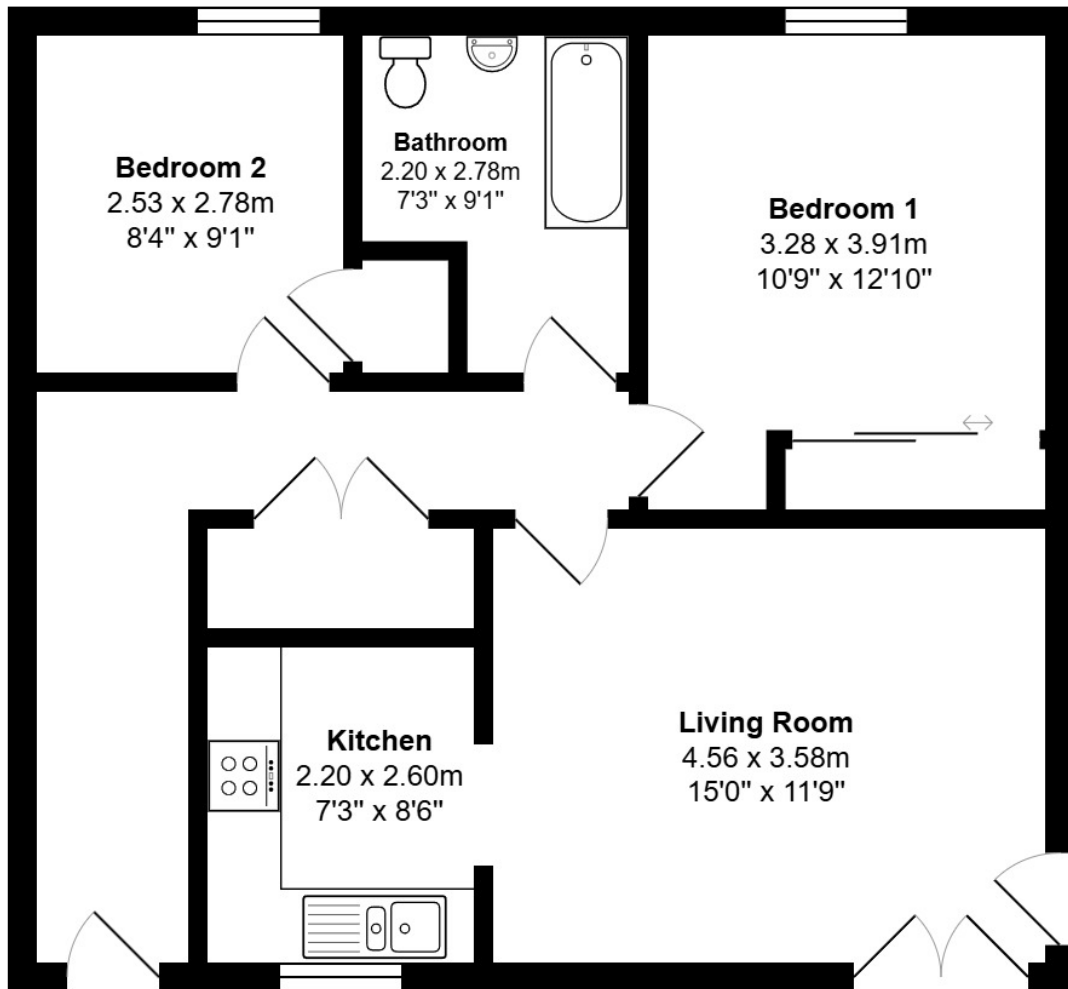

FLOOR PLAN, DIMENSIONS & MAP

Approximate Dimensions (Taken from the widest point)

Gross internal floor area (m²): 63m² | EPC Rating: C