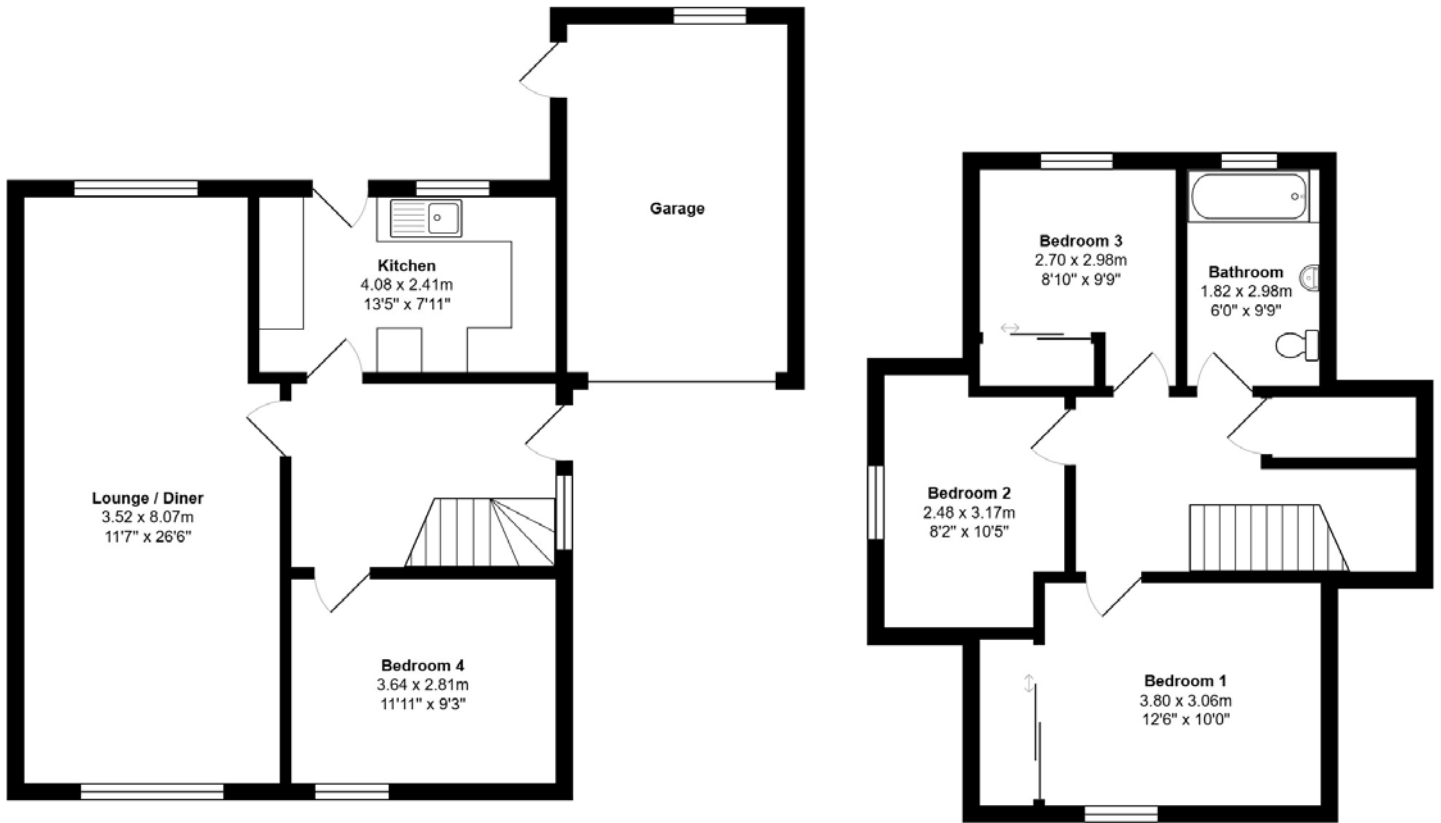

FLOOR PLAN & DIMENSIONS

Approximate Dimensions (Taken from the widest point)

Gross internal floor area (m²): 113m² | EPC Rating: D