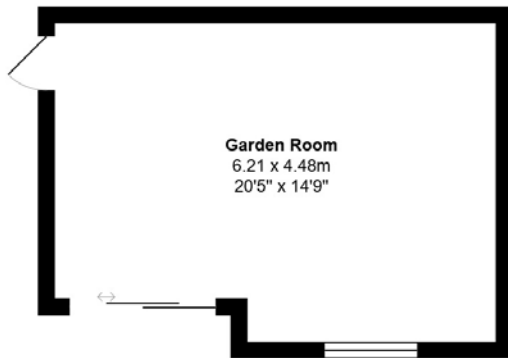

FLOOR PLAN, DIMENSIONS & MAP

Approximate Dimensions (Taken from the widest point)

Gross internal floor area (m²): 139m² | EPC Rating: C