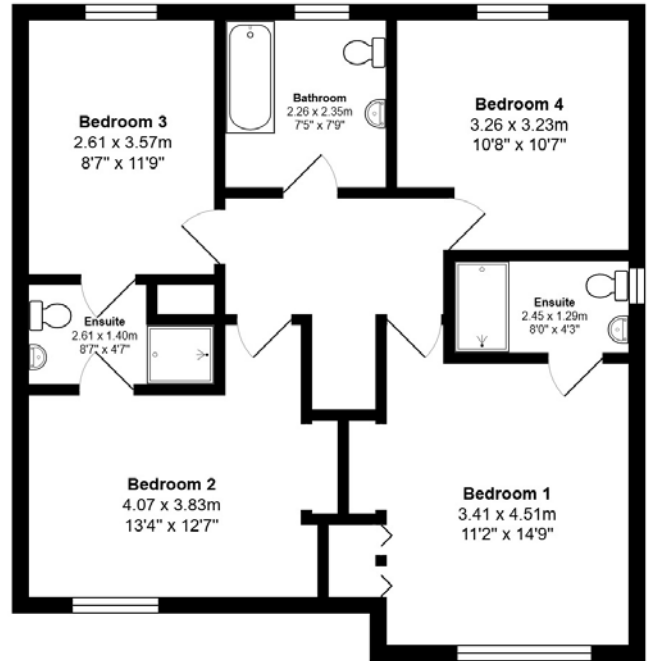

FLOOR PLAN, DIMENSIONS & MAP

Approximate Dimensions (Taken from the widest point)

Gross internal floor area (m²): 139m² | EPC Rating: C