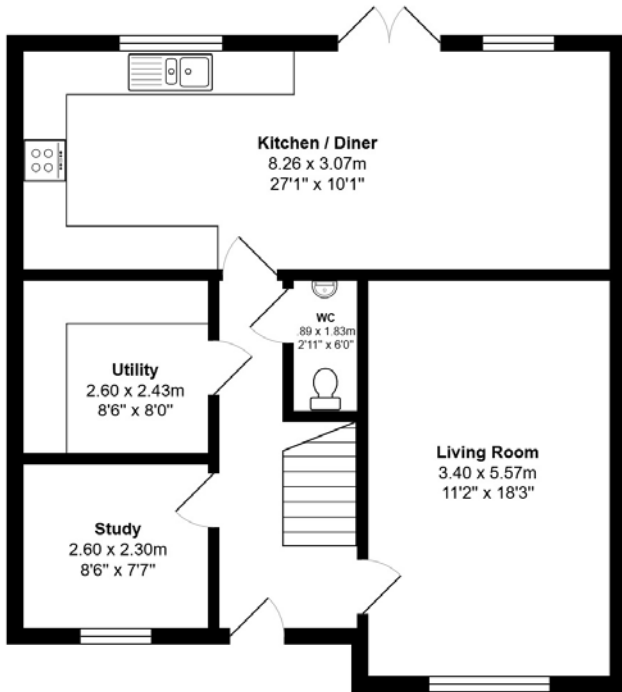

FLOOR PLAN, DIMENSIONS & MAP

Approximate Dimensions (Taken from the widest point)

Gross internal floor area (m²): 139m² | EPC Rating: C