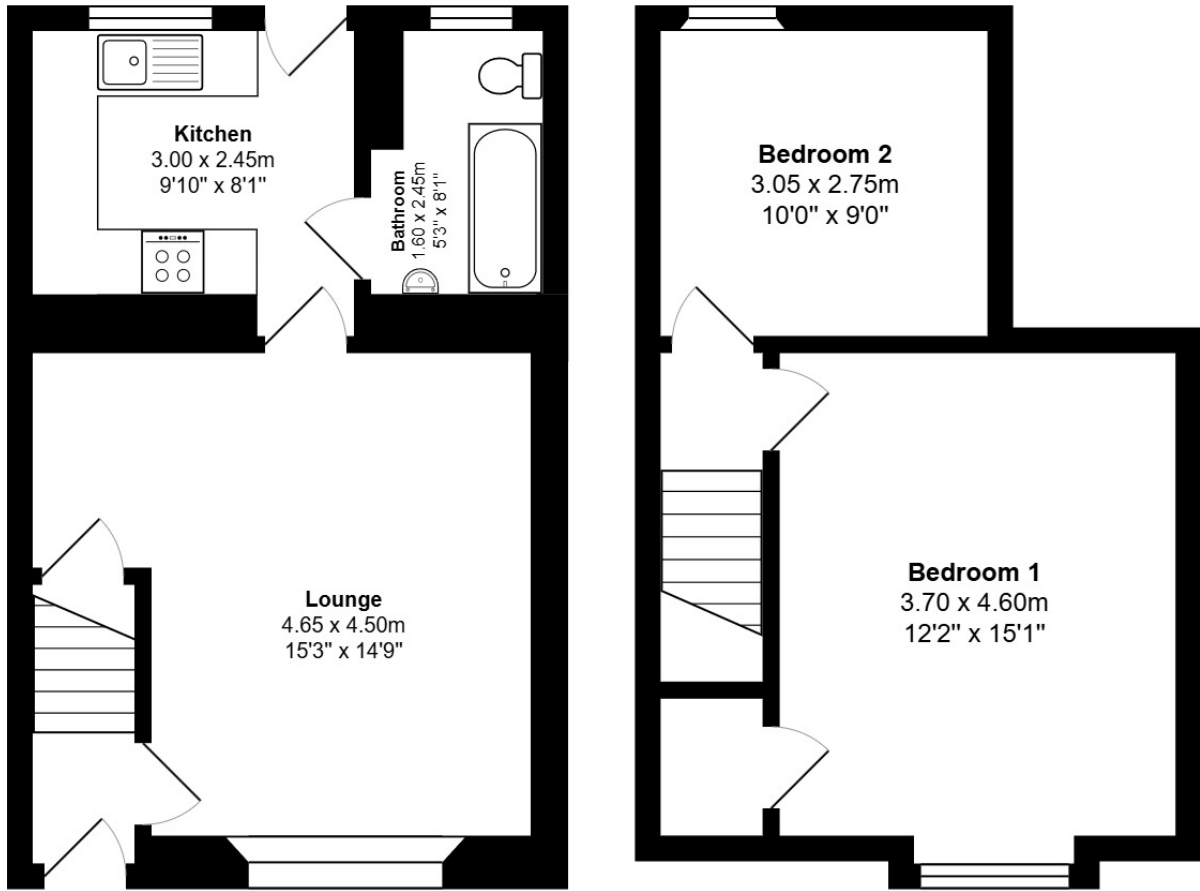

FLOOR PLAN & DIMENSIONS

Approximate Dimensions (Taken from the widest point)

Gross internal floor area (m²): 57m² | EPC Rating: D