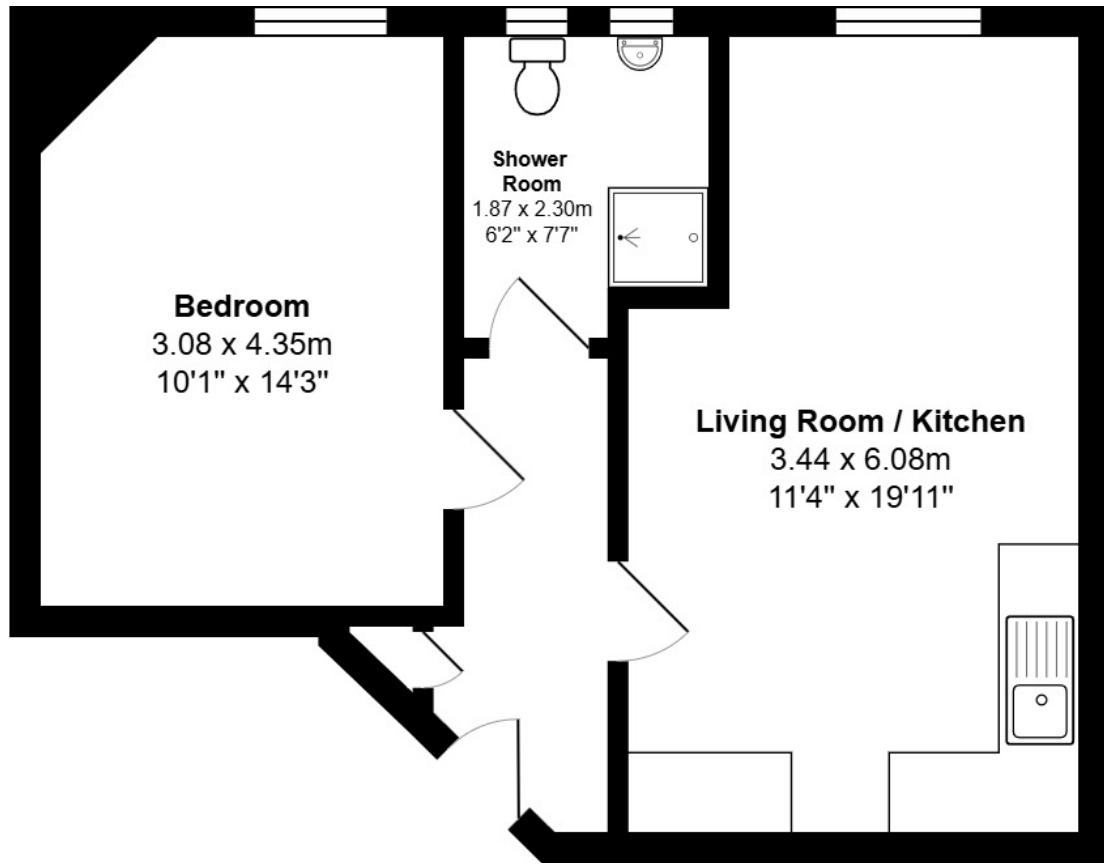

FLOOR PLAN & DIMENSIONS

Approximate Dimensions (Taken from the widest point)

Gross internal floor area (m²): 40m² | EPC Rating: D