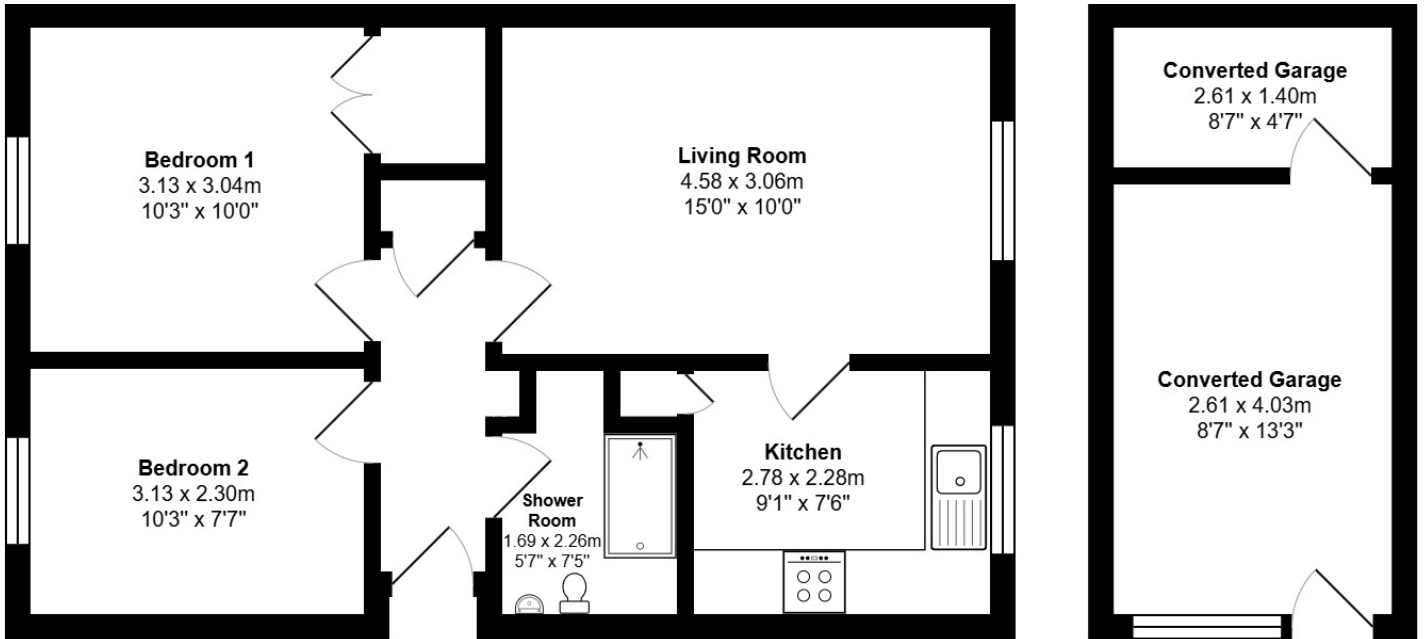

FLOOR PLAN & DIMENSIONS

Approximate Dimensions (Taken from the widest point)

Gross internal floor area (m²): 49m² | EPC Rating: C