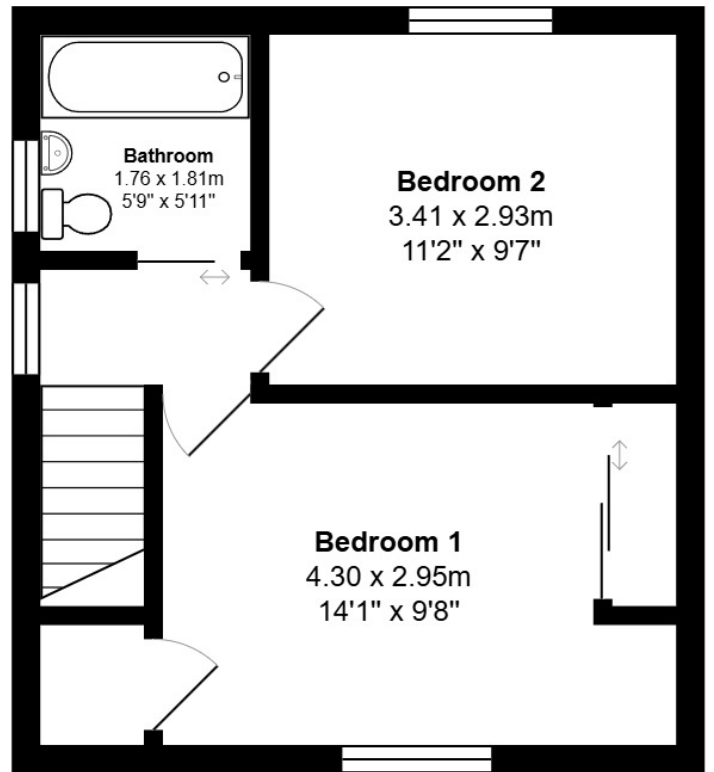

FLOOR PLAN & DIMENSIONS

Approximate Dimensions (Taken from the widest point)

Gross internal floor area (m²): 63m² | EPC Rating: C