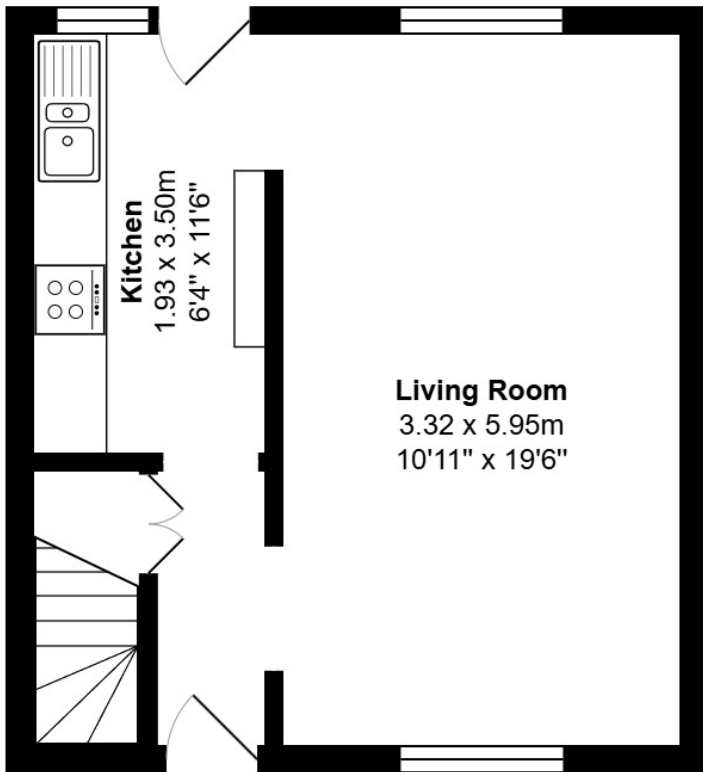

FLOOR PLAN & DIMENSIONS

Approximate Dimensions (Taken from the widest point)

Gross internal floor area (m²): 63m² | EPC Rating: C