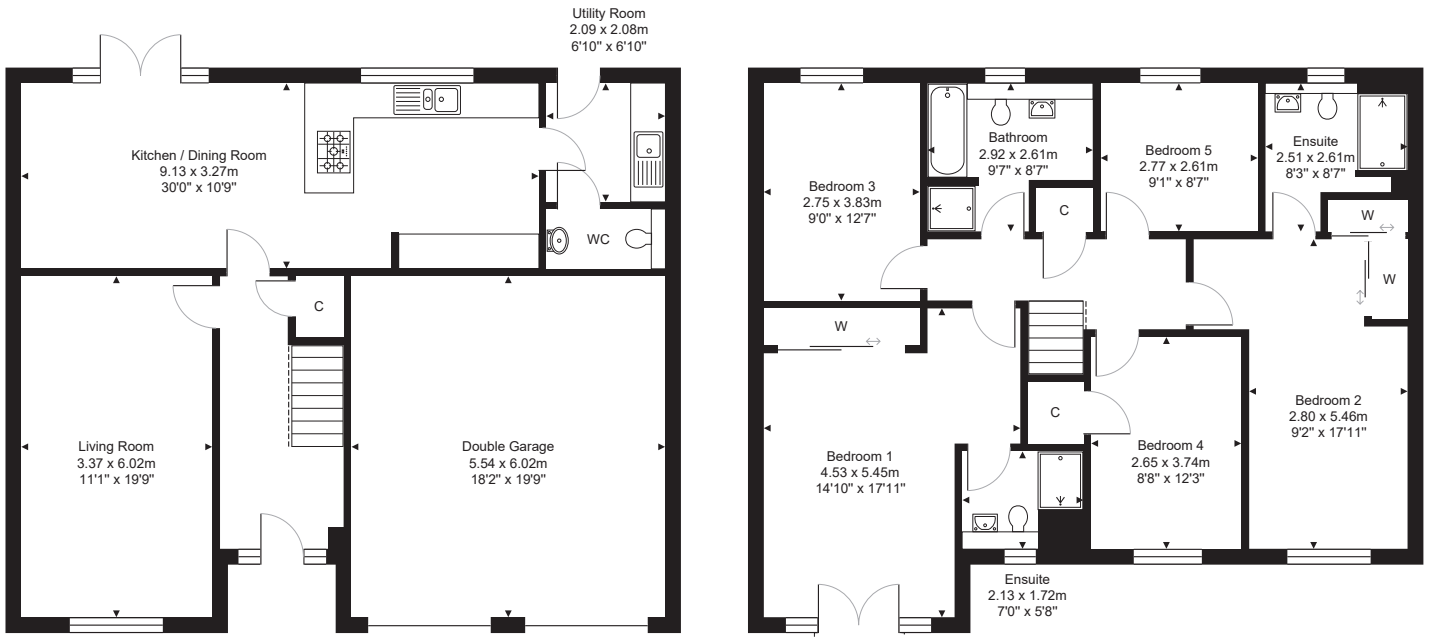

FLOOR PLAN & DIMENSIONS

Approximate Dimensions (Taken from the widest point)

Gross internal floor area (m²): 159m² | EPC Rating: B