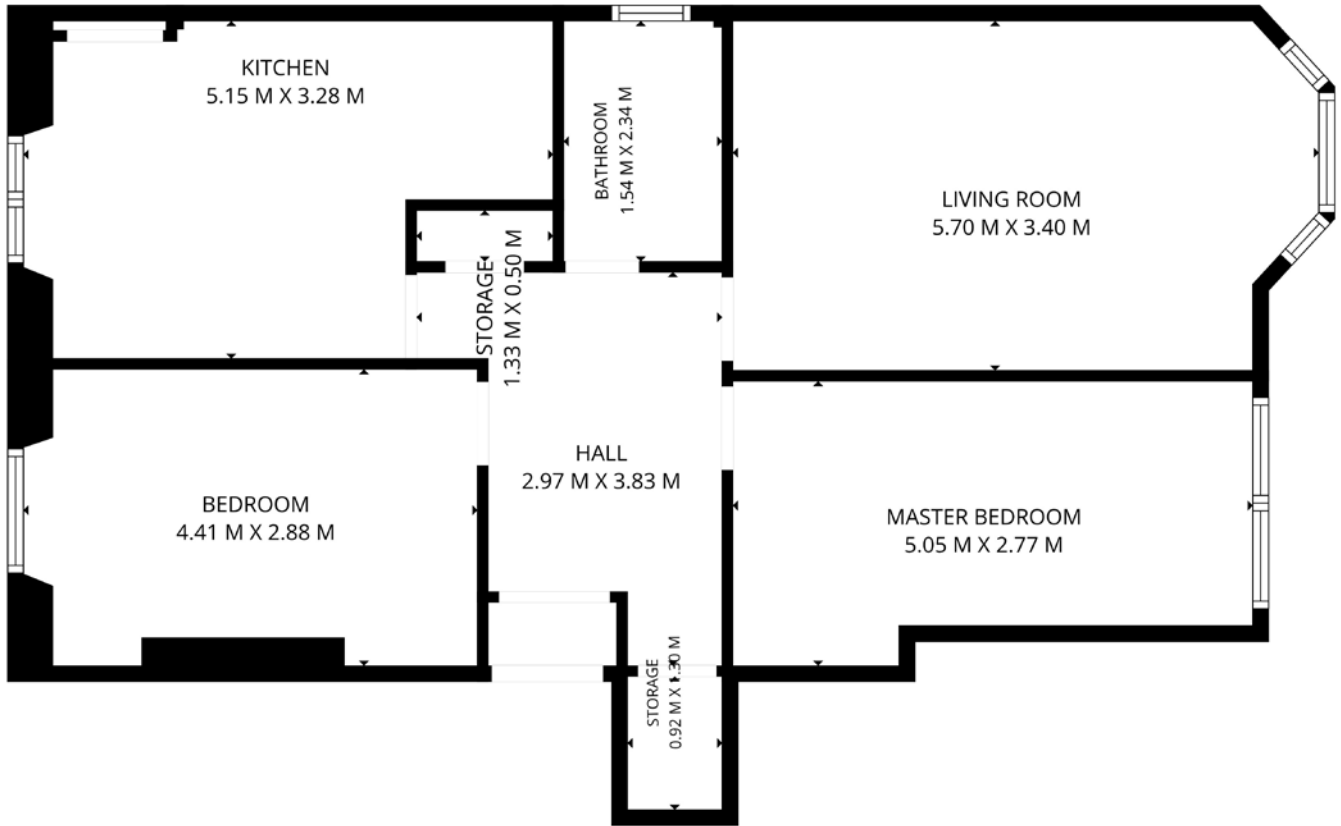

FLOOR PLAN & DIMENSIONS

Approximate Dimensions (Taken from the widest point)

Gross internal floor area (m²): 81m² | EPC Rating: C