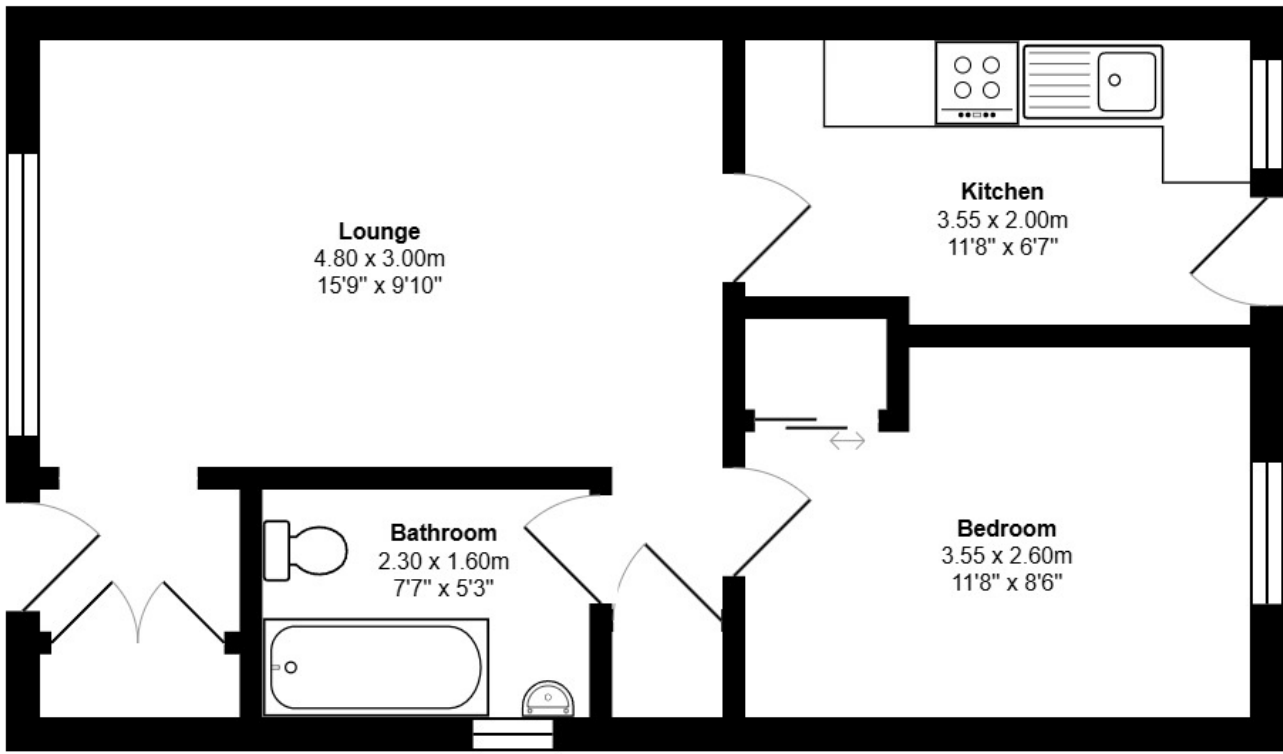

FLOOR PLAN & DIMENSIONS

Approximate Dimensions (Taken from the widest point)

Gross internal floor area (m²): 41m² | EPC Rating: C