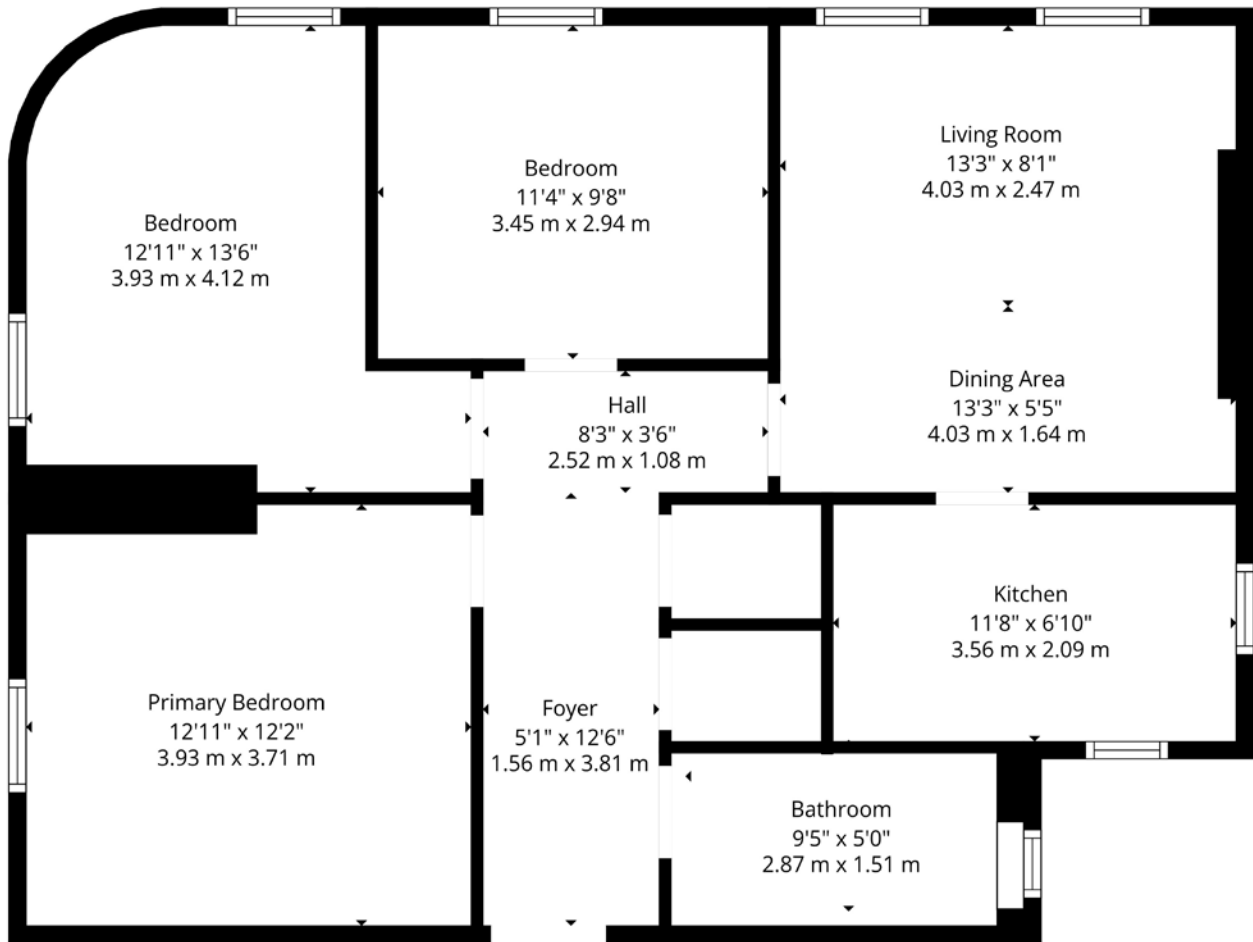

FLOOR PLAN & DIMENSIONS

Approximate Dimensions (Taken from the widest point)

Gross internal floor area (m²): 81m² | EPC Rating: C