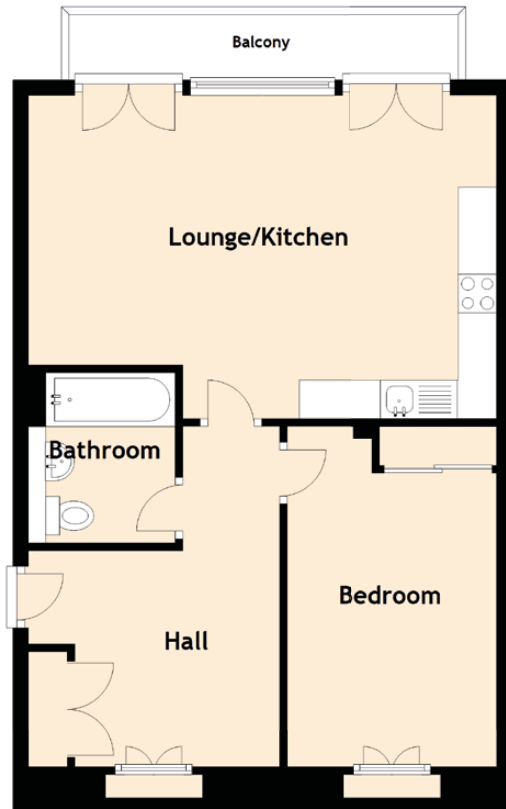

# 161/17 Easter Road

EASTER ROAD, EDINBURGH, EH7 5QB

Approximate Dimensions (Taken from the widest point)

Lounge/Kitchen	6.08m (19'11") x 4.20m (13'9")
Bedroom	4.42m (14'6") x 2.72m (8'11")
Bathroom	2.21m (7'3") x 1.90m (6'3")