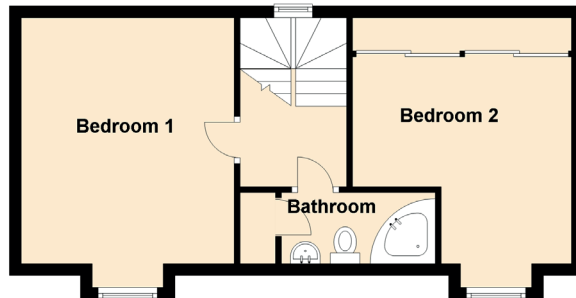

Airylea

HIGH GREEN, GARDENSTOWN, BANFF, AB45 3YN

Approximate Dimensions (Taken from the widest point)

Lounge	4.08m (13'5") x 3.60m (11'10")
Kitchen	3.90m (12'10") x 3.60m (11'10")
Dining Room	4.20m (13'9") x 3.30m (10'10")
Bedroom 1	3.90m (12'10") x 3.60m (11'10")
Bedroom 2	3.70m (12'2") x 3.70m (12'2")
Bedroom 3	4.20m (13'9") x 2.69m (8'10")
Bathroom	2.60m (8'6") x 1.20m (3'11")
Shower Room	2.50m (8'2") x 1.60m (5'3")