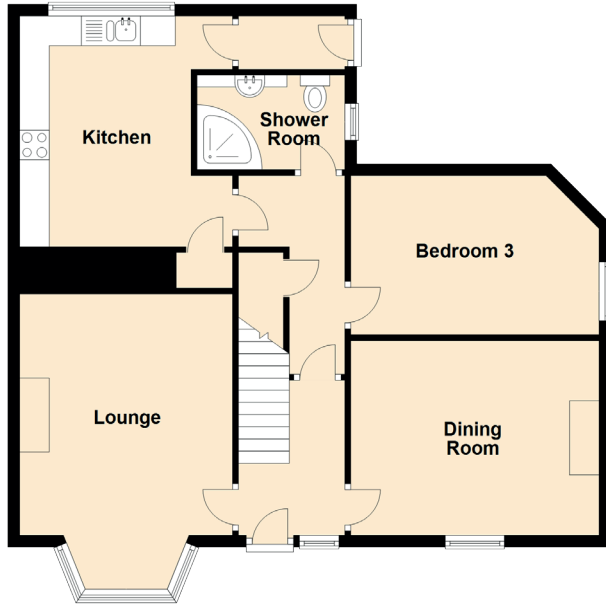

Airylea

HIGH GREEN, GARDENSTOWN, BANFF, AB45 3YN

Approximate Dimensions (Taken from the widest point)

Lounge	4.08m (13'5") x 3.60m (11'10")
Kitchen	3.90m (12'10") x 3.60m (11'10")
Dining Room	4.20m (13'9") x 3.30m (10'10")
Bedroom 1	3.90m (12'10") x 3.60m (11'10")
Bedroom 2	3.70m (12'2") x 3.70m (12'2")
Bedroom 3	4.20m (13'9") x 2.69m (8'10")
Bathroom	2.60m (8'6") x 1.20m (3'11")
Shower Room	2.50m (8'2") x 1.60m (5'3")