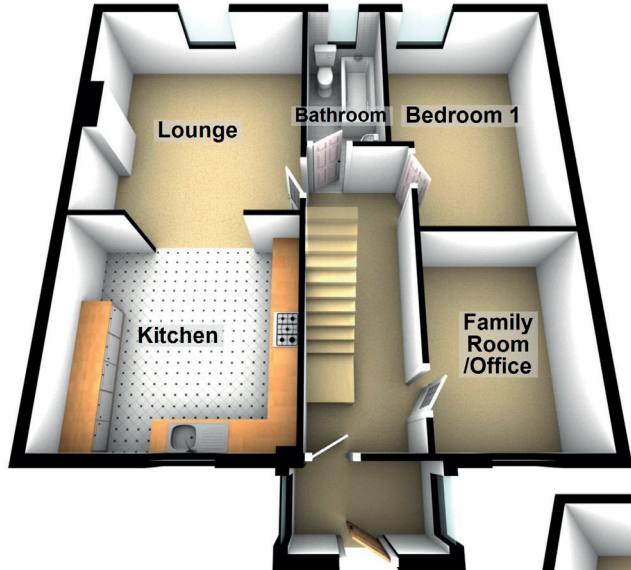

# 14 Mafeking Terrace

NEILSTON, GLASGOW, G78 3LP

Approximate Dimensions (Taken from the widest point)

Lounge	4.30m (14'1") x 3.90m (12'10")
Kitchen	3.90m (12'10") x 3.80m (12'6")
Family Room/Office	3.40m (11'2") x 2.60m (8'6")
Bedroom 1	4.60m (15'1") x 3.00m (9'10")
Bedroom 2	3.50m (11'6") x 3.10m (10'2")
Bedroom 3	4.40m (14'5") x 3.00m (9'10")
Bedroom 4	3.60m (11'10") x 3.40m (11'2")
Bathroom	2.95m (9'8") x 1.40m (4'7")
Shower Room	2.70m (8'10") x 2.30m (7'7")