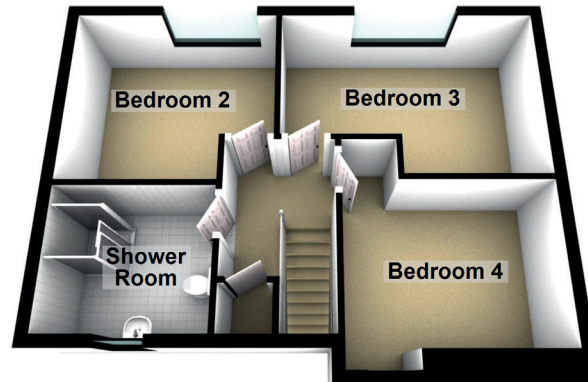

# 14 Mafeking Terrace

NEILSTON, GLASGOW, G78 3LP

Approximate Dimensions (Taken from the widest point)

Lounge	4.30m (14'1") x 3.90m (12'10")
Kitchen	3.90m (12'10") x 3.80m (12'6")
Family Room/Office	3.40m (11'2") x 2.60m (8'6")
Bedroom 1	4.60m (15'1") x 3.00m (9'10")
Bedroom 2	3.50m (11'6") x 3.10m (10'2")
Bedroom 3	4.40m (14'5") x 3.00m (9'10")
Bedroom 4	3.60m (11'10") x 3.40m (11'2")
Bathroom	2.95m (9'8") x 1.40m (4'7")
Shower Room	2.70m (8'10") x 2.30m (7'7")