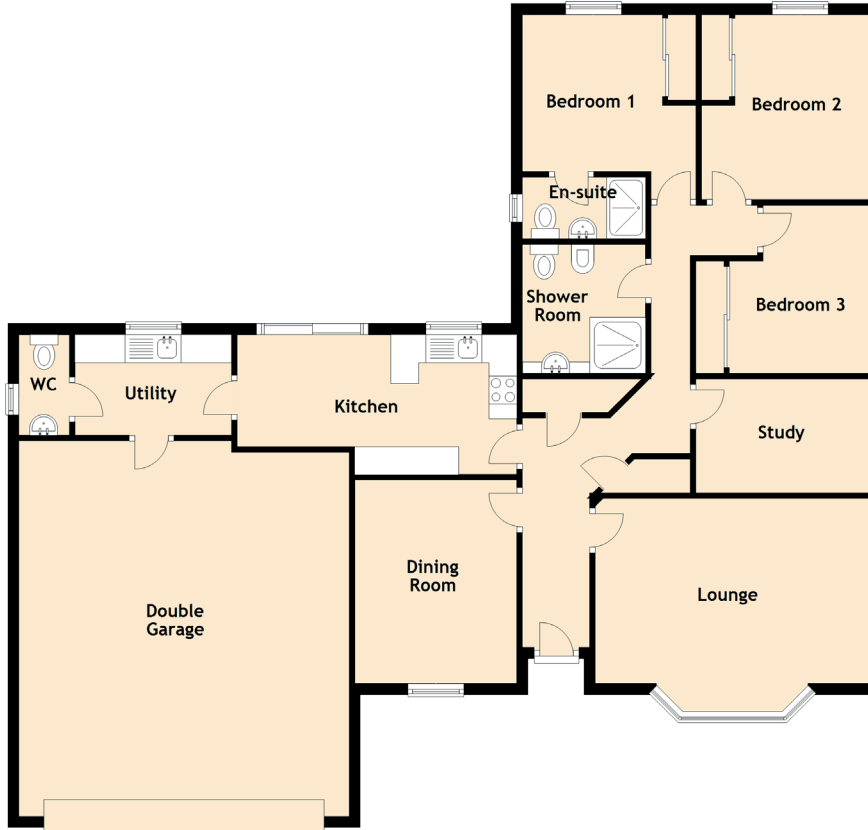

Ladybird Cottage

AUCKENGILL, WICK, CAITHNESS, HIGHLAND, KW1 4XP

Approximate Dimensions (Taken from the widest point)

Lounge	4.90m (16'1") x 3.30m (10'10")
Dining Room	3.50m (11'6") x 2.90m (9'6")
Kitchen	5.00m (16'5") x 2.50m (8'2")
Utility	2.80m (9'2") x 1.80m (5'11")
WC	1.80m (5'11") x 0.90m (3')
Study	3.10m (10'2") x 2.00m (6'7")
Bedroom 1	3.30m (10'10") x 3.00m (9'10")
En-suite	2.20m (7'3") x 1.10m (3'7")
Bedroom 2	3.30m (10'10") x 3.00m (9'10")
Bedroom 3	3.00m (9'10") x 2.50m (8'2")
Shower Room	2.30m (7'7") x 2.20m (7'3")
Double Garage	6.70m (22') x 5.90m (19'4")