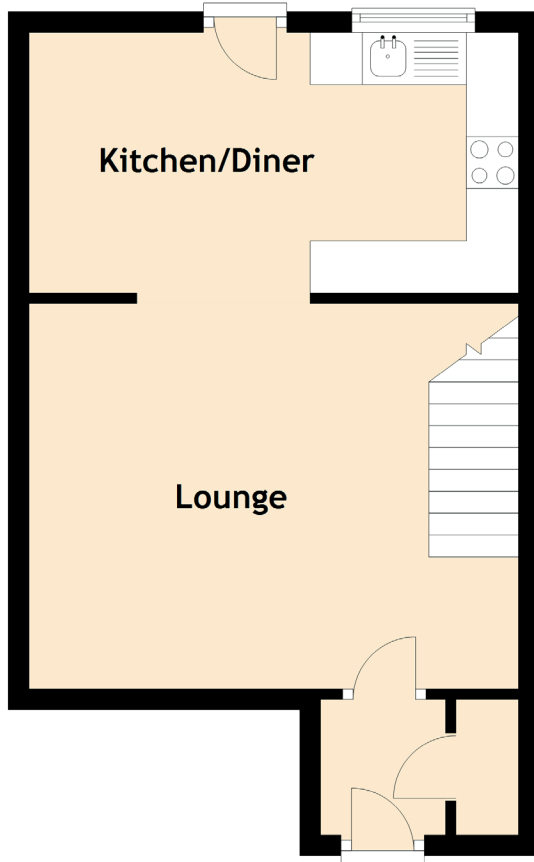

25 Champion Road

MOTHERWELL, NORTH LANARKSHIRE, ML1 1DR

Approximate Dimensions (Taken from the widest point)

Lounge	4.70m (15'5") x 3.70m (12'2")
Kitchen/Diner	4.70m (15'5") x 2.50m (8'2")
Bedroom 1	3.74m (12'3") x 2.90m (9'6")
Bedroom 2	2.70m (8'10") x 2.70m (8'10")
Bathroom	1.90m (6'3") x 1.90m (6'3")