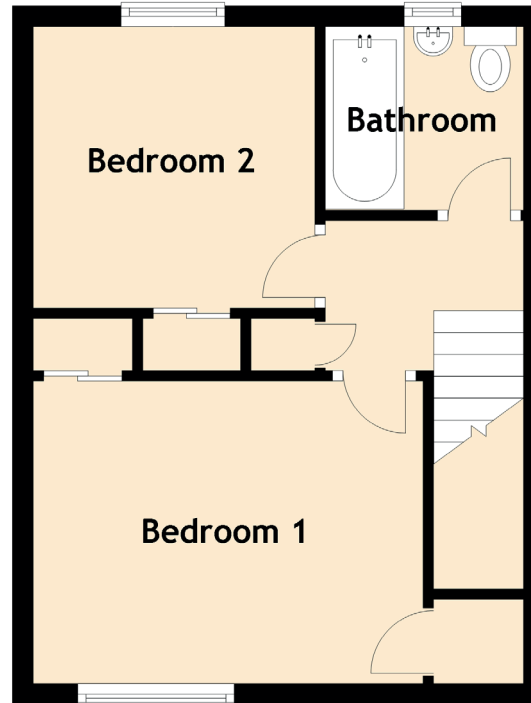

25 Champion Road

MOTHERWELL, NORTH LANARKSHIRE, ML1 1DR

Approximate Dimensions (Taken from the widest point)

Lounge	4.70m (15'5") x 3.70m (12'2")
Kitchen/Diner	4.70m (15'5") x 2.50m (8'2")
Bedroom 1	3.74m (12'3") x 2.90m (9'6")
Bedroom 2	2.70m (8'10") x 2.70m (8'10")
Bathroom	1.90m (6'3") x 1.90m (6'3")