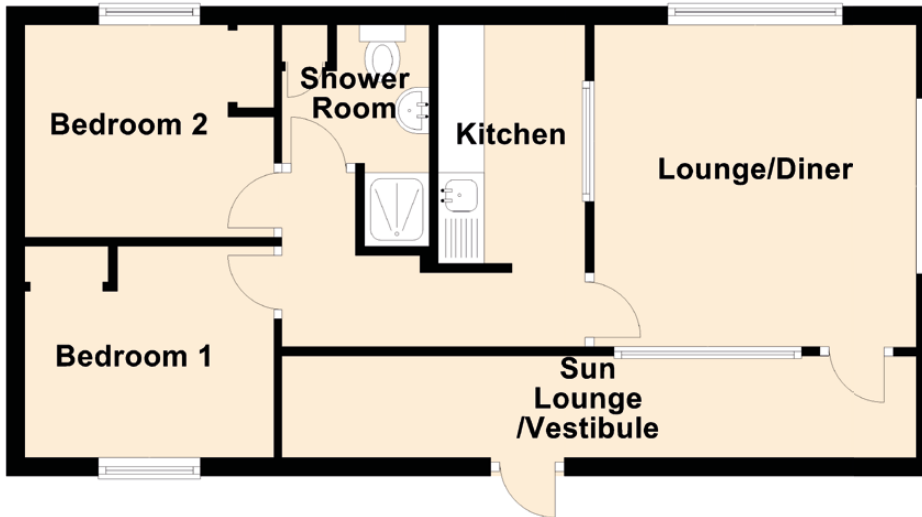

15 Silverhill Chalets

WHITING BAY, ISLE OF ARRAN, NORTH AYRSHIRE, KA27 8QR

Approximate Dimensions (Taken from the widest point)

Sun Lounge/Vestibule	6.90m (22'8") x 1.10m (3'7")
Lounge/Diner	3.50m (11'6") x 3.50m (11'6")
Kitchen	2.60m (8'6") x 1.60m (5'3")
Bedroom 1	2.70m (8'10") x 2.30m (7'7")
Bedroom 2	2.70m (8'10") x 2.30m (7'7")
Shower Room	2.40m (7'10") x 1.60m (5'3")