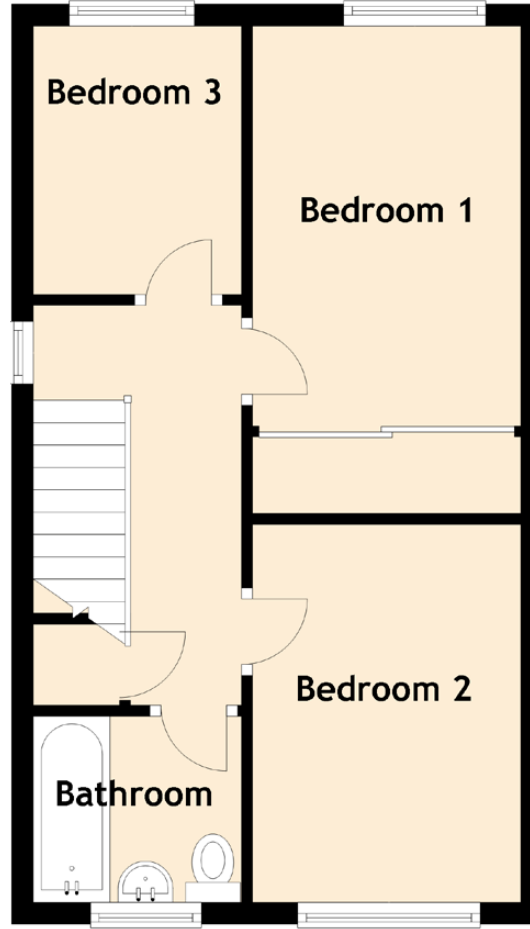

29 Markfield Road

DALGETY BAY, FIFE, KY11 9NR

Approximate Dimensions

(Taken from the widest point)

Lounge	4.50m (14'9") x 4.45m (14'7")
Kitchen	3.45m (11'4") x 2.45m (8')
Bedroom 1	3.75m (12'4") x 2.45m (8')
Bedroom 2	3.45m (11'4") x 2.45m (8')
Bedroom 3	2.45m (8') x 1.90m (6'3")
Bathroom	1.90m (6'3") x 1.70m (5'7")

Gross internal floor area (m²) - 71m²

EPC Rating - C