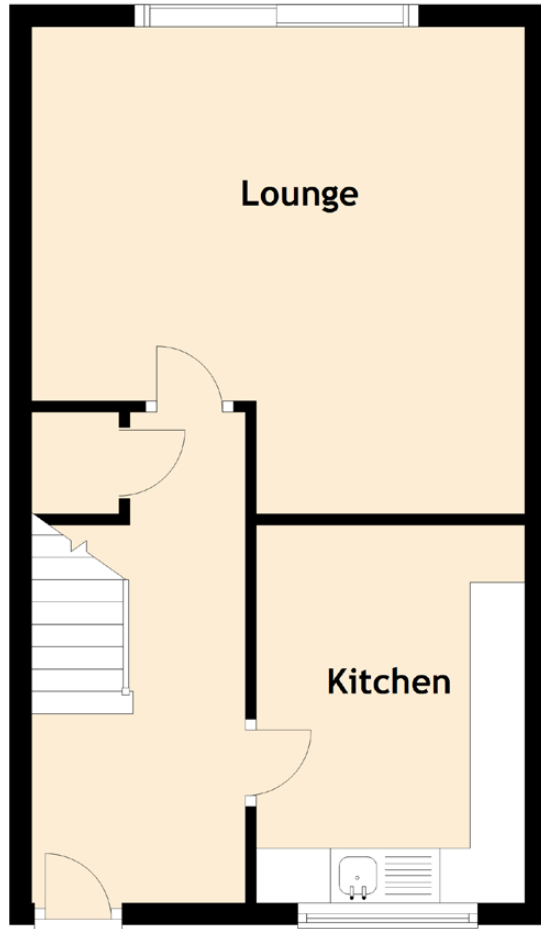

29 Markfield Road

DALGETY BAY, FIFE, KY11 9NR

Approximate Dimensions

(Taken from the widest point)

Lounge	4.50m (14'9") x 4.45m (14'7")
Kitchen	3.45m (11'4") x 2.45m (8')
Bedroom 1	3.75m (12'4") x 2.45m (8')
Bedroom 2	3.45m (11'4") x 2.45m (8')
Bedroom 3	2.45m (8') x 1.90m (6'3")
Bathroom	1.90m (6'3") x 1.70m (5'7")

Gross internal floor area (m²) - 71m²

EPC Rating - C