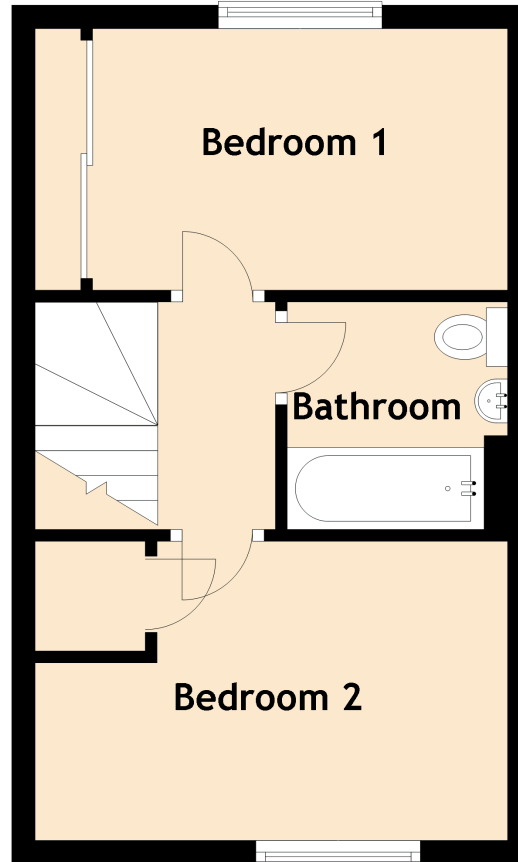

3 Torwood Crescent

CORSTORPHINE, EDINBURGH, EH12 9GL

Approximate Dimensions
(Taken from the widest point)

Lounge	4.12m (13'6") x 3.97m (13')
Kitchen	2.99m (9'10") x 2.85m (9'4")
Bedroom 1	3.54m (11'7") x 2.23m (7'4")
Bedroom 2	4.13m (13'7") x 2.55m (8'4")
Bathroom	1.94m (6'4") x 1.88m (6'2")
WC	2.85m (9'4") x 0.94m (3'1")