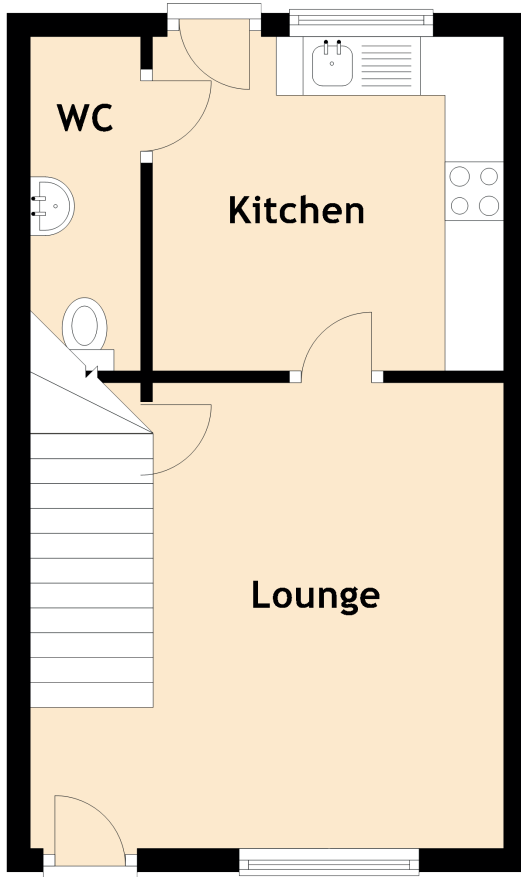

3 Torwood Crescent

CORSTORPHINE, EDINBURGH, EH12 9GL

Approximate Dimensions
(Taken from the widest point)

Lounge	4.12m (13'6") x 3.97m (13')
Kitchen	2.99m (9'10") x 2.85m (9'4")
Bedroom 1	3.54m (11'7") x 2.23m (7'4")
Bedroom 2	4.13m (13'7") x 2.55m (8'4")
Bathroom	1.94m (6'4") x 1.88m (6'2")
WC	2.85m (9'4") x 0.94m (3'1")