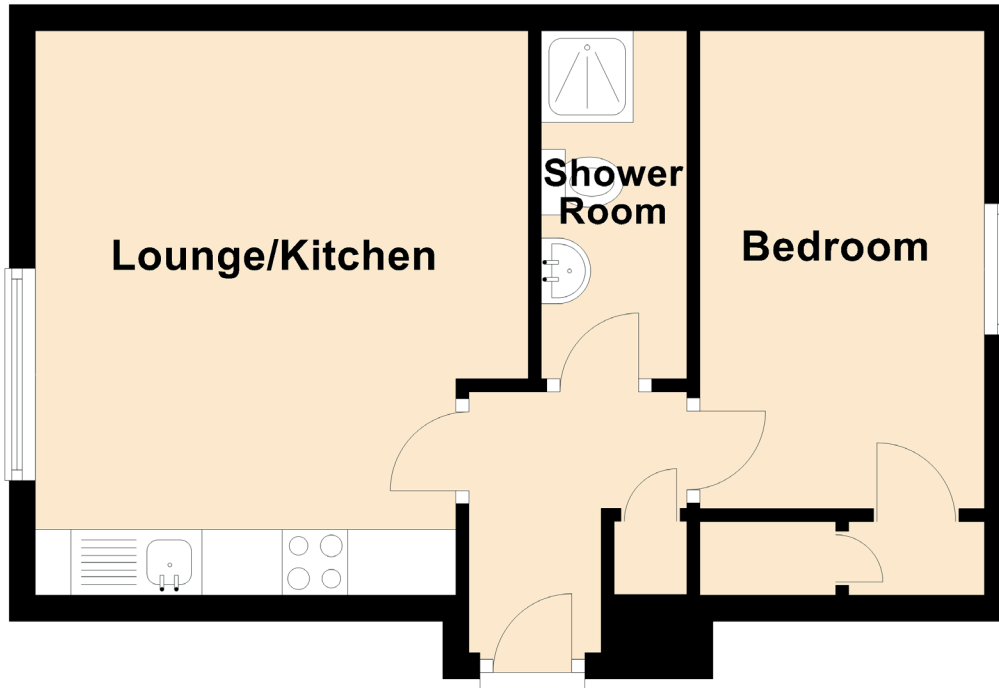

# 177/1 Pleasance

EDINBURGH, EH8 9RU

Approximate Dimensions (Taken from the widest point)

Lounge/Kitchen	4.30m (14'1") x 3.76m (12'4")
Bedroom	3.64m (11'11") x 2.17m (7'1")
Shower Room	2.65m (8'8") x 1.11m (3'8")