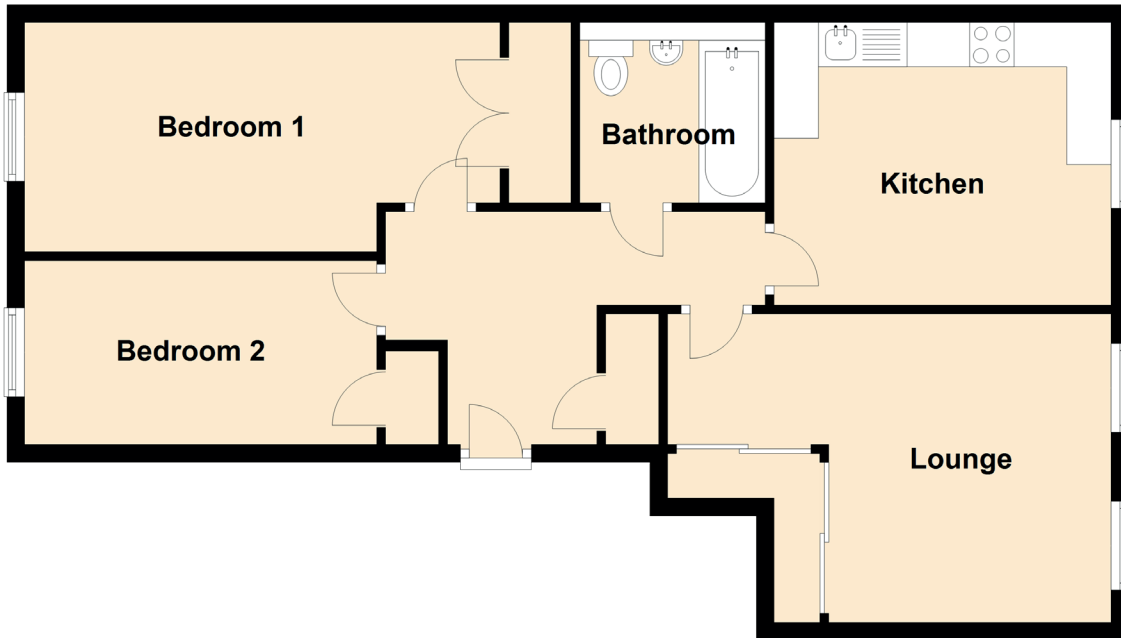

20/5 Salamander Place

EDINBURGH, EH6 7JW

Approximate Dimensions
(Taken from the widest point)

Lounge	5.00m (16'5") x 3.47m (11'5")
Kitchen	3.80m (12'6") x 3.18m (10'5")
Bedroom 1	5.36m (17'7") x 2.58m (8'6")
Bedroom 2	4.02m (13'2") x 2.07m (6'9")
Bathroom	2.09m (6'10") x 2.03m (6'8")