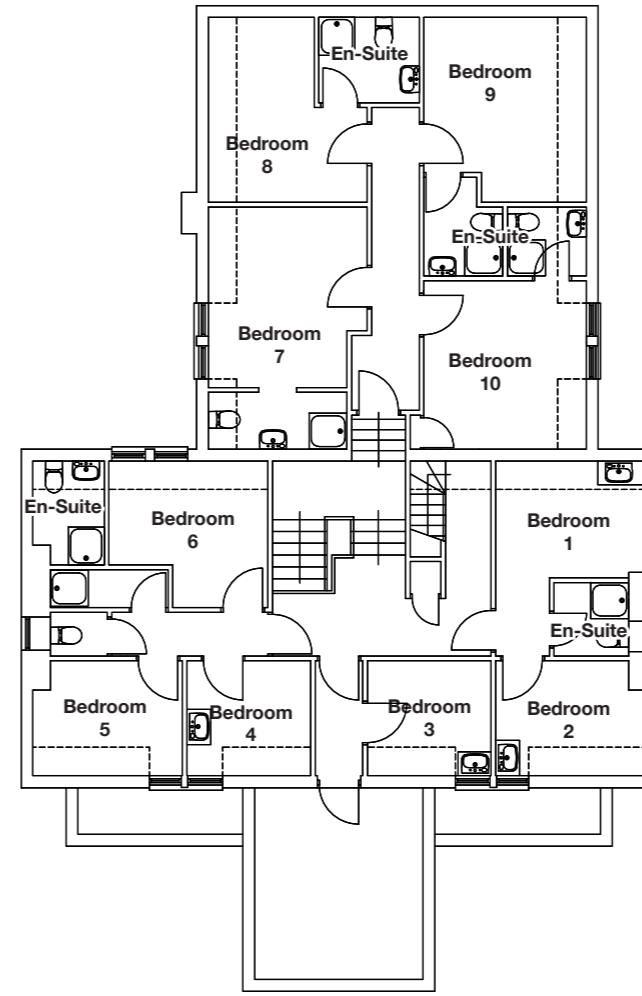

# ST ELMOS HOUSE

SHORE ROAD, BRODICK, ISLE OF ARRAN,  
NORTH Ayrshire, KA27 8DW

Ground Floor

First Floor Plan

Second Floor