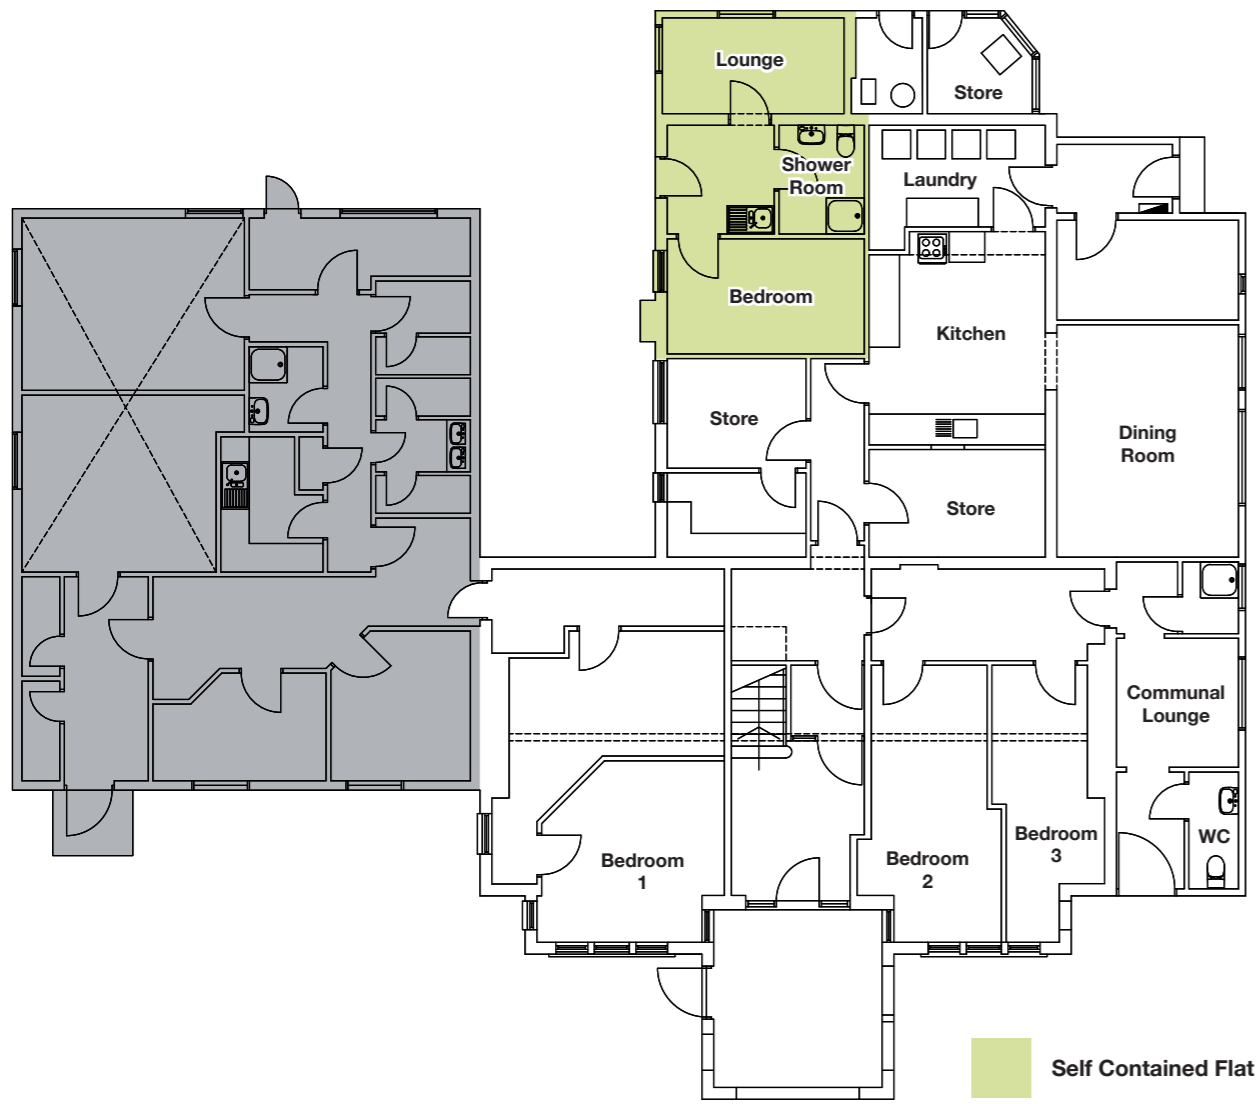

# ST ELMOS HOUSE

SHORE ROAD, BRODICK, ISLE OF ARRAN,  
NORTH Ayrshire, KA27 8DW

Ground Floor

First Floor Plan

Second Floor