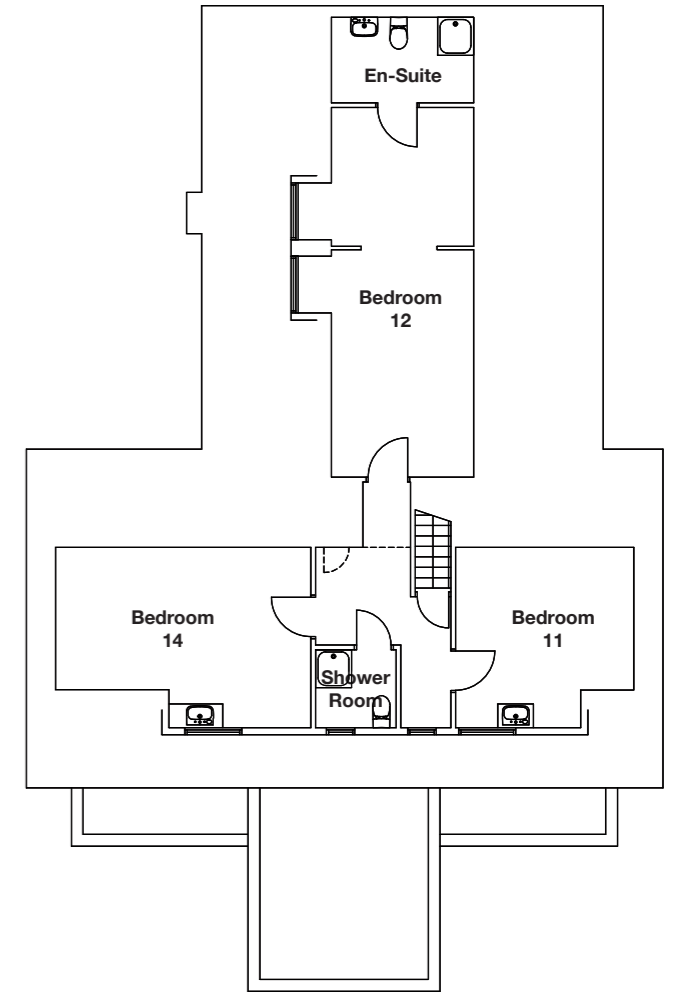

# ST ELMOS HOUSE

SHORE ROAD, BRODICK, ISLE OF ARRAN,  
NORTH Ayrshire, KA27 8DW

Ground Floor

First Floor Plan

Second Floor