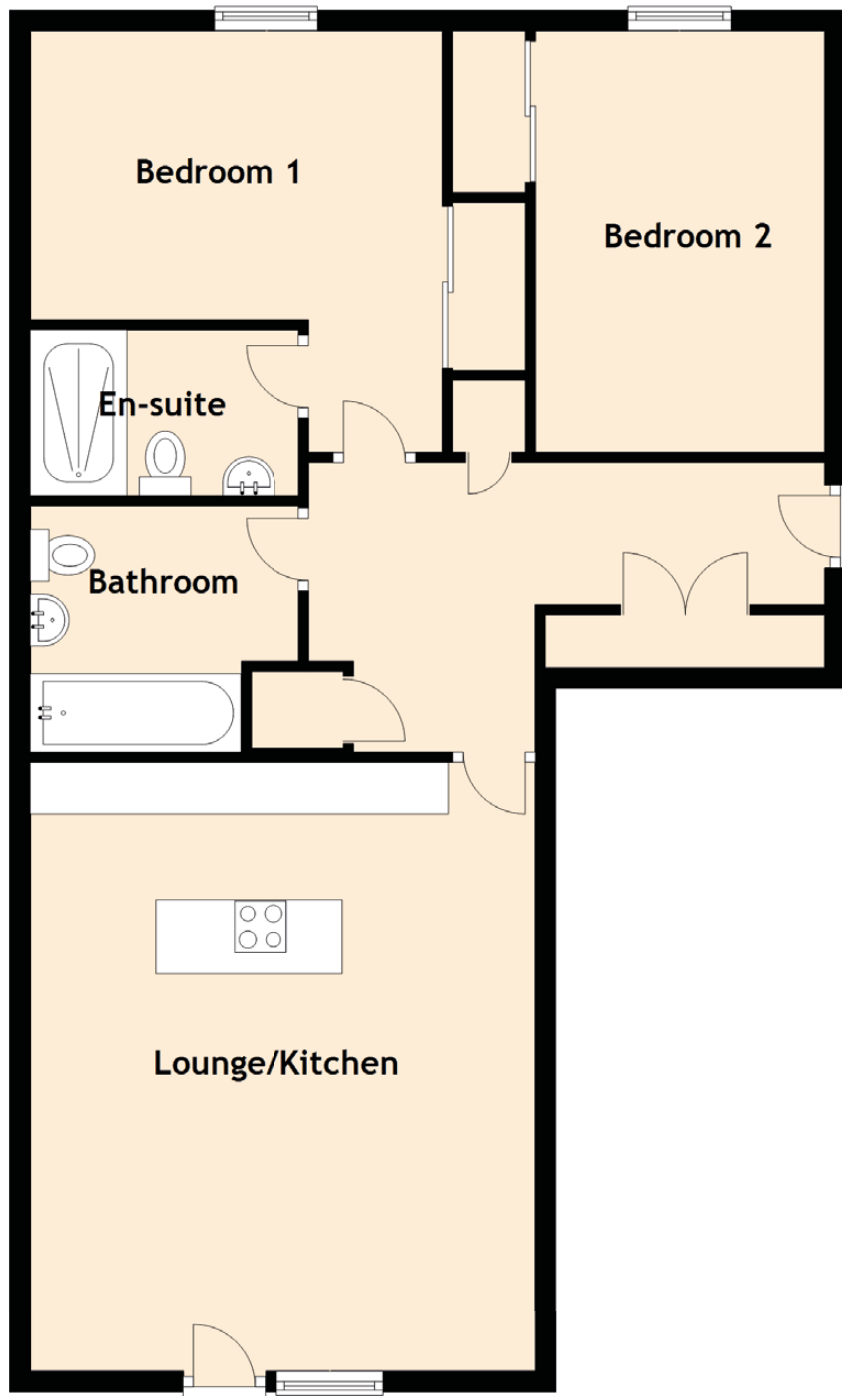

# 1/3 4 Mulberry Square

FERRY VILLAGE, RENFREW, PA4 8AR

Approximate Dimensions (Taken from the widest point)

Lounge/Kitchen	5.90m (19'4") x 4.90m (16'1")
Bedroom 1	4.00m (13'1") x 2.80m (9'2")
En-suite	2.65m (8'8") x 1.60m (5'3")
Bedroom 2	3.00m (9'10") x 2.80m (9'2")
Bathroom	2.60m (8'6") x 2.40m (7'10")

Gross internal floor area (m<sup>2</sup>): 78m<sup>2</sup>