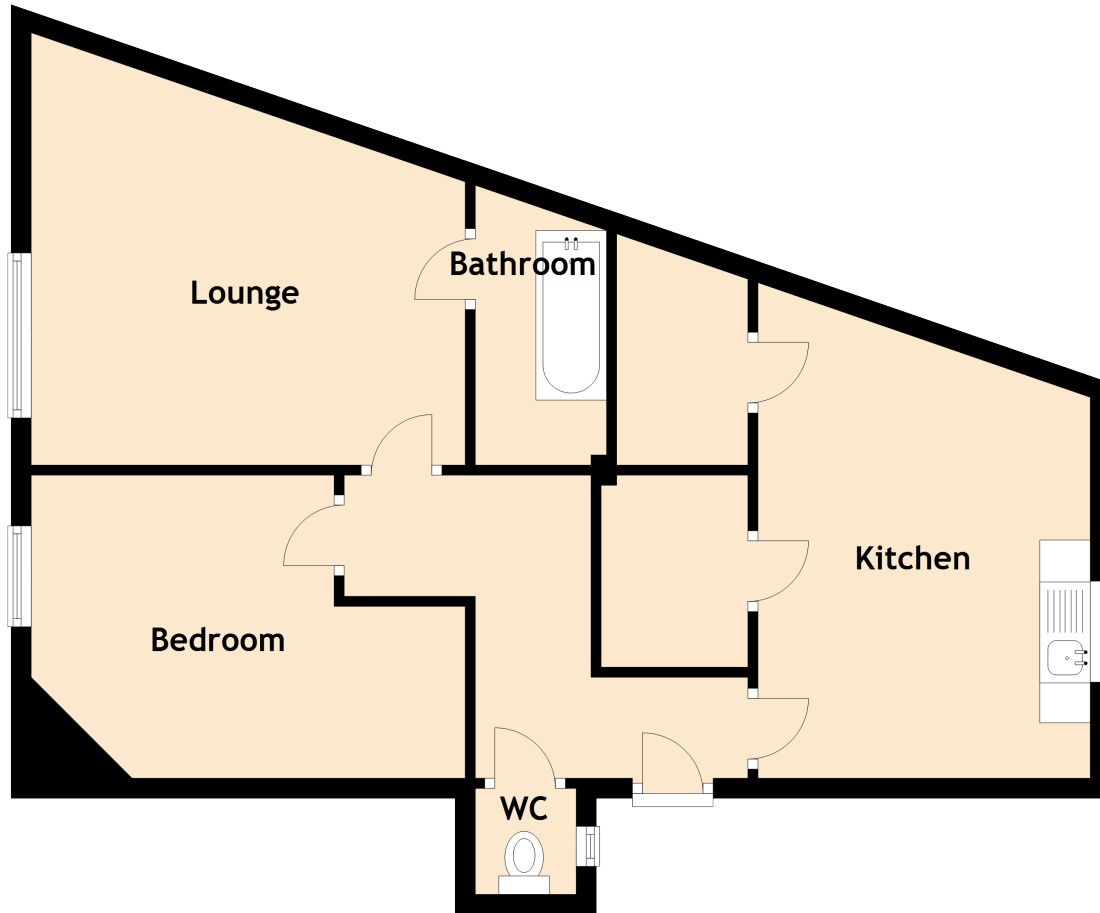

2F2, 1 Largo Place

EDINBURGH, EH6 4AG

Approximate Dimensions
(Taken from the widest point)

Lounge	4.30m (14'1") x 4.30m (14'1")
Kitchen	4.21m (13'10") x 3.30m (10'10")
Bedroom	4.30m (14'1") x 3.00m (9'10")
Bathroom	2.80m (9'2") x 1.30m (4'3")
WC	1.05m (3'5") x 1.00m (3'3")