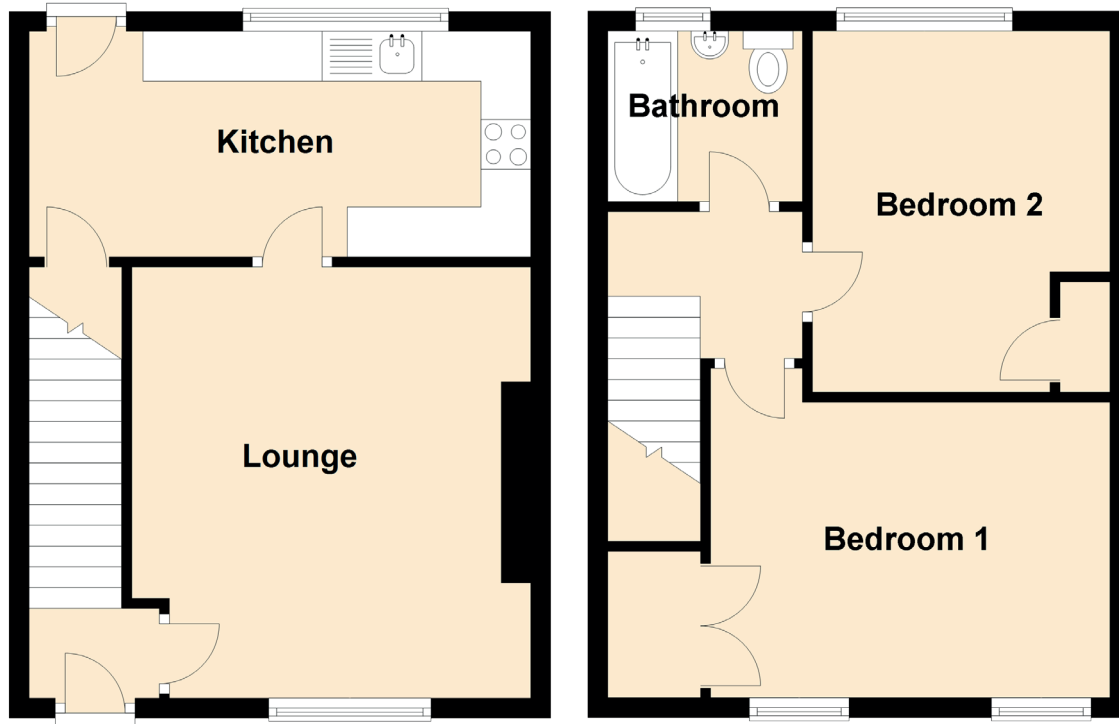

# 3 Niddrie Marischal Crescent

NIDDRIE, EDINBURGH, EH16 4LB

Approximate Dimensions (Taken from the widest point)

Lounge	4.32m (14'2") x 4.00m (13'1")
Kitchen	5.03m (16'6") x 2.26m (7'5")
Bedroom 1	4.00m (13'1") x 3.30m (10'10")
Bedroom 2	3.62m (11'11") x 2.96m (9'9")
Bathroom	1.95m (6'5") x 1.71m (5'7")