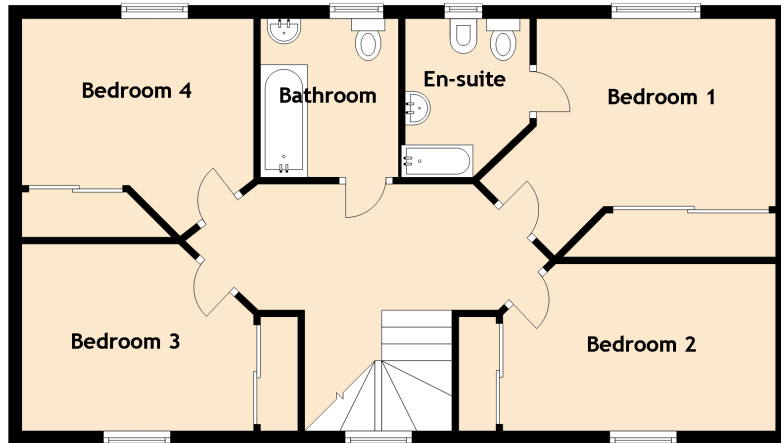

12 Barley Bree Lane

DALKEITH, MIDLOTHIAN, EH22 4UD

Approximate Dimensions (Taken from the widest point)

Lounge	6.10m (20') x 4.12m (13'6")
Kitchen	4.43m (14'6") x 2.19m (7'2")
Bedroom 1	3.85m (12'8") x 2.80m (9'2")
En-suite	2.37m (7'9") x 1.86m (6'1")
Bedroom 2	4.37m (14'4") x 2.49m (8'2")
Bedroom 3	3.46m (11'4") x 2.79m (9'2")
Bedroom 4	3.46m (11'4") x 2.49m (8'2")
Bathroom	2.37m (7'9") x 2.06m (6'9")
Shower Room	3.27m (10'9") x 0.99m (3'3")
Garage	6.15m (20'2") x 2.50m (8'2")