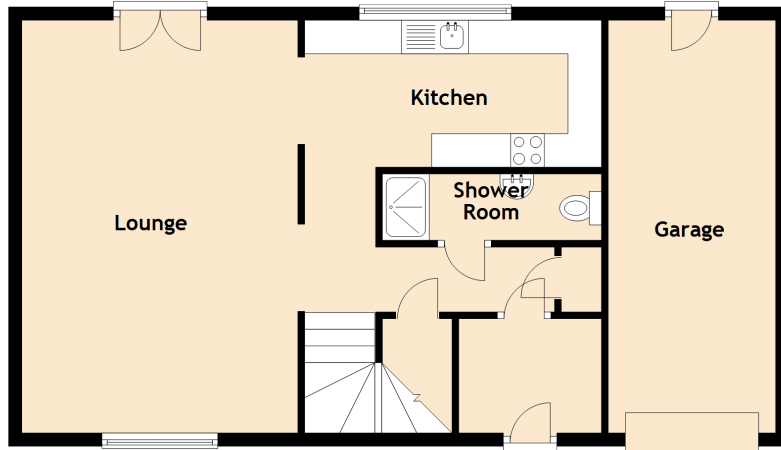

12 Barley Bree Lane

DALKEITH, MIDLOTHIAN, EH22 4UD

Approximate Dimensions (Taken from the widest point)

Lounge	6.10m (20') x 4.12m (13'6")
Kitchen	4.43m (14'6") x 2.19m (7'2")
Bedroom 1	3.85m (12'8") x 2.80m (9'2")
En-suite	2.37m (7'9") x 1.86m (6'1")
Bedroom 2	4.37m (14'4") x 2.49m (8'2")
Bedroom 3	3.46m (11'4") x 2.79m (9'2")
Bedroom 4	3.46m (11'4") x 2.49m (8'2")
Bathroom	2.37m (7'9") x 2.06m (6'9")
Shower Room	3.27m (10'9") x 0.99m (3'3")
Garage	6.15m (20'2") x 2.50m (8'2")