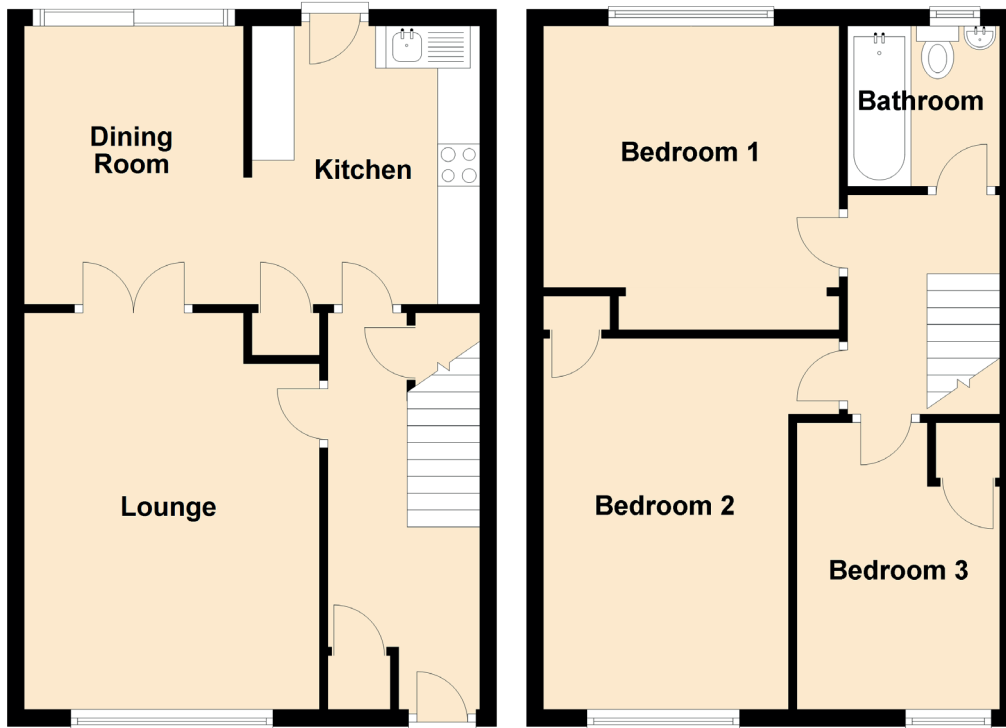

18 Gateside Walk

LESMAHAGOW, LANARKSHIRE, ML11 0BP

Approximate Dimensions
(Taken from the widest point)

Lounge	4.70m (15'5") x 3.50m (11'6")
Dining Room	3.30m (10'10") x 2.60m (8'6")
Kitchen	3.30m (10'10") x 2.70m (8'10")
Bedroom 2	7.90m (25'11") x 3.50m (11'6")
Bedroom 3	3.40m (11'2") x 2.60m (8'6")
Bedroom 1	3.50m (11'6") x 3.10m (10'2")
Bathroom	2.00m (6'7") x 1.90m (6'3")