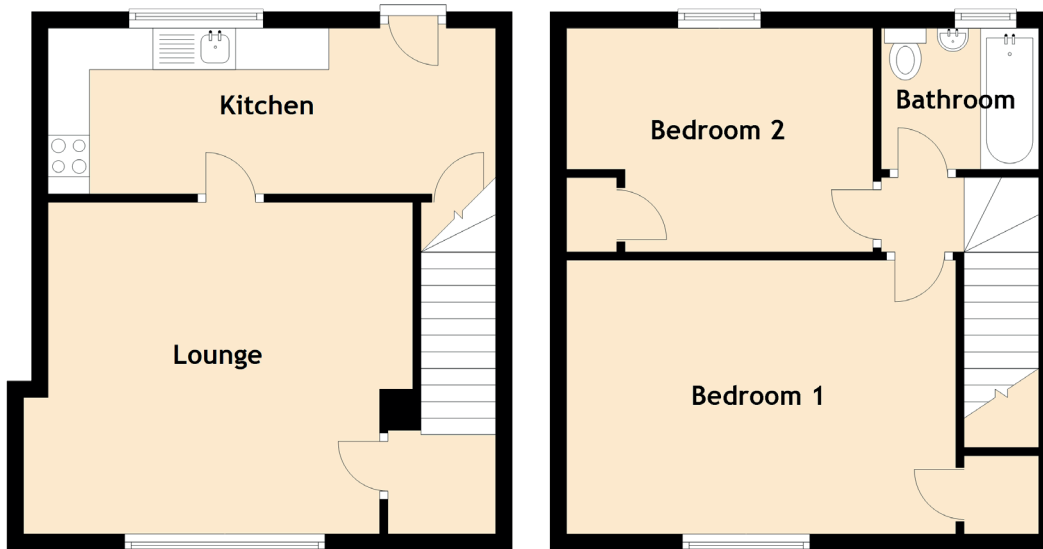

# 57 Philorth Avenue

FRASERBURGH, AB43 9QB

Approximate Dimensions (Taken from the widest point)

Lounge	4.40m (14'5") x 4.00m (13'1")
Kitchen	5.40m (17'9") x 2.00m (6'7")
Bedroom 1	4.60m (15'1") x 3.00m (9'10")
Bedroom 2	3.60m (11'10") x 2.60m (8'6")
Bathroom	1.90m (6'3") x 1.70m (5'7")