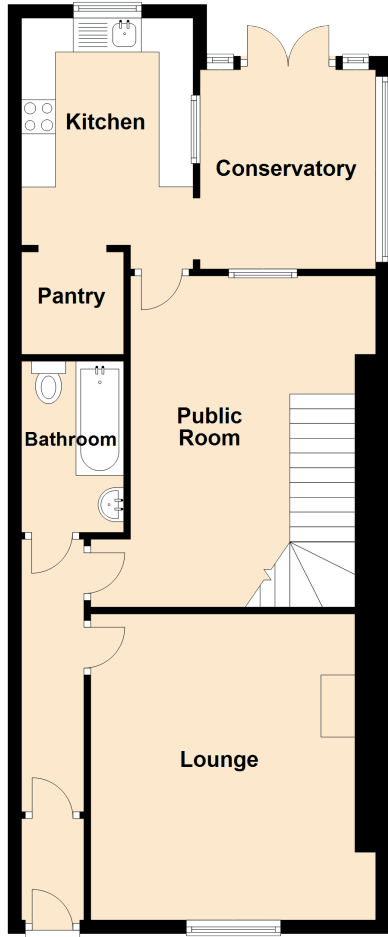

# 26 Melbourne Road

BROXBURN, WEST LOTHIAN, EH52 5HH

Approximate Dimensions (Taken from the widest point)

Lounge	4.50m (14'9") x 3.88m (12'9")
Public Room	4.87m (16') x 3.88m (12'9")
Bathroom	2.56m (8'5") x 1.50m (4'11")
Conservatory	2.93m (9'7") x 2.58m (8'6")
Kitchen	3.69m (12'1") x 2.52m (8'3")
Bedroom 2	3.31m (10'10") x 3.02m (9'11")
Bedroom 3	4.07m (13'4") x 1.54m (5'1")
Bedroom 1	4.94m (16'2") x 2.42m (7'11")