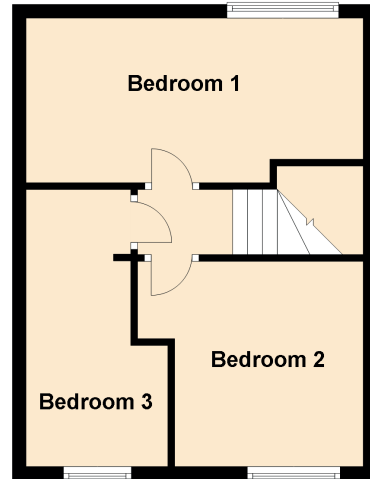

# 26 Melbourne Road

BROXBURN, WEST LOTHIAN, EH52 5HH

Approximate Dimensions (Taken from the widest point)

Lounge	4.50m (14'9") x 3.88m (12'9")
Public Room	4.87m (16') x 3.88m (12'9")
Bathroom	2.56m (8'5") x 1.50m (4'11")
Conservatory	2.93m (9'7") x 2.58m (8'6")
Kitchen	3.69m (12'1") x 2.52m (8'3")
Bedroom 2	3.31m (10'10") x 3.02m (9'11")
Bedroom 3	4.07m (13'4") x 1.54m (5'1")
Bedroom 1	4.94m (16'2") x 2.42m (7'11")