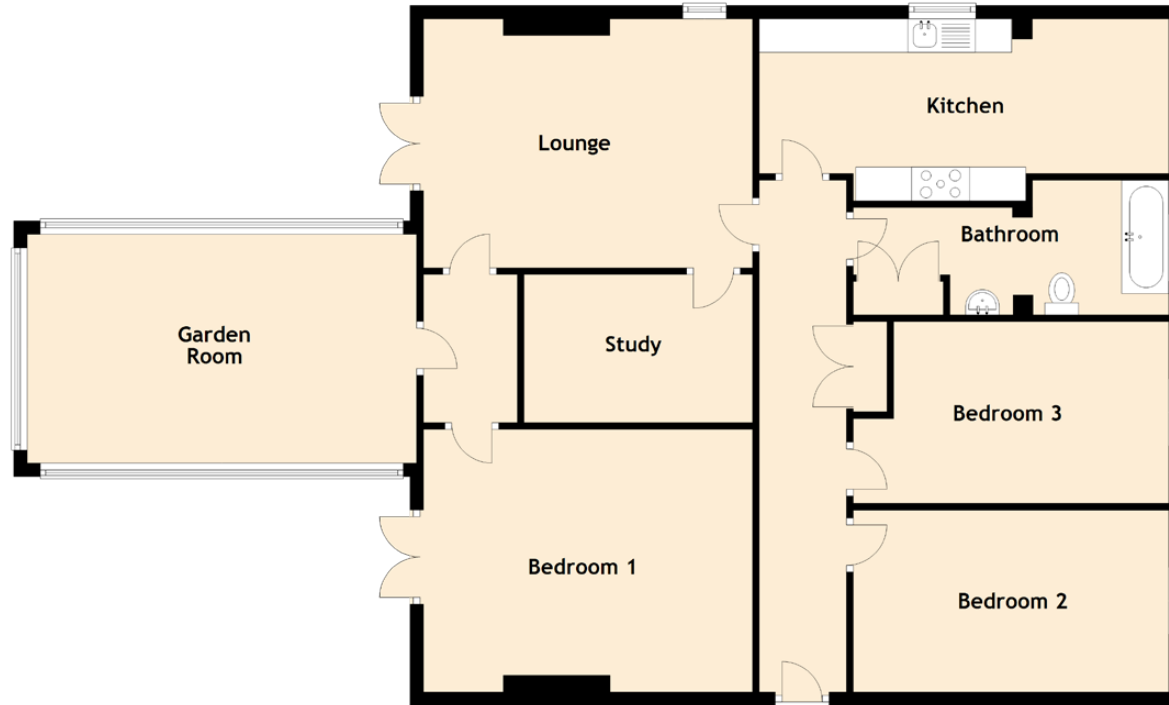

Baldovie Farm Cottage

KIRRIEMUIR, DD8 5HE

Approximate Dimensions
(Taken from the widest point)

Lounge	4.90m (16'1") x 3.70m (12'2")
Study	3.40m (11'2") x 2.20m (7'3")
Garden Room	5.80m (19') x 3.40m (11'2")
Kitchen	6.10m (20') x 2.40m (7'10")
Bedroom 1	4.90m (16'1") x 3.80m (12'6")
Bedroom 2	4.70m (15'5") x 2.70m (8'10")
Bedroom 3	4.70m (15'5") x 2.70m (8'10")
Bathroom	4.70m (15'5") x 2.00m (6'7")