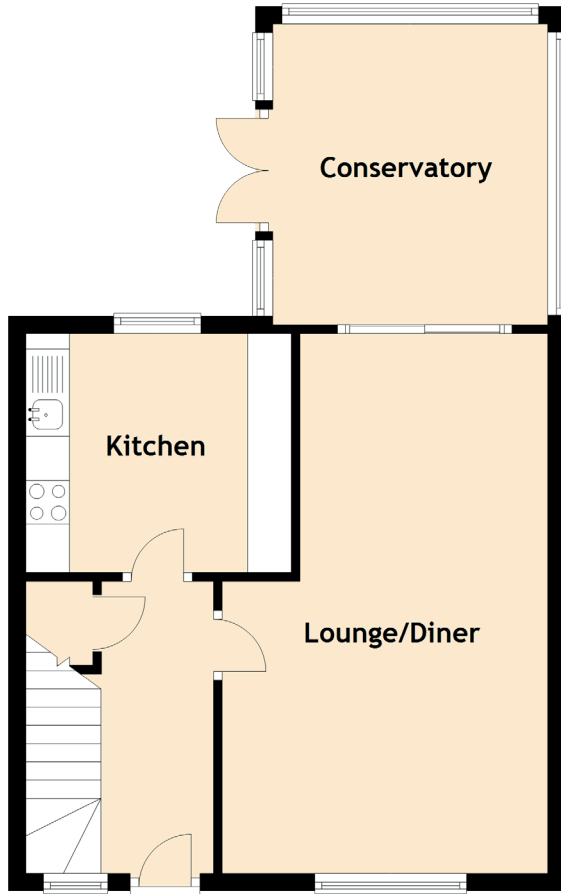

20 Chester View

MAYFIELD, DALKEITH, MIDLOTHIAN, EH22 5PJ

Approximate Dimensions
(Taken from the widest point)

Lounge/Diner	6.19m (20'4") x 3.73m (12'3")
Conservatory	3.45m (11'4") x 3.15m (10'4")
Kitchen	3.04m (10') x 2.74m (9')
Bedroom 1	3.78m (12'5") x 3.07m (10'1")
Bedroom 2	3.88m (12'9") x 3.02m (9'11")
Shower Room	1.98m (6'6") x 1.68m (5'6")