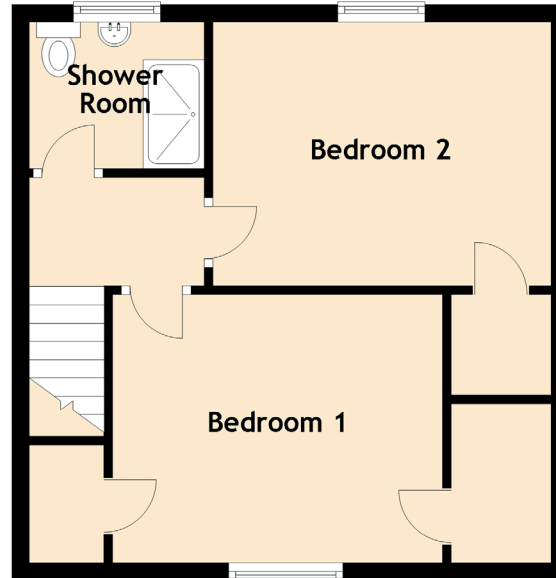

20 Chester View

MAYFIELD, DALKEITH, MIDLOTHIAN, EH22 5PJ

Approximate Dimensions
(Taken from the widest point)

Lounge/Diner	6.19m (20'4") x 3.73m (12'3")
Conservatory	3.45m (11'4") x 3.15m (10'4")
Kitchen	3.04m (10') x 2.74m (9')
Bedroom 1	3.78m (12'5") x 3.07m (10'1")
Bedroom 2	3.88m (12'9") x 3.02m (9'11")
Shower Room	1.98m (6'6") x 1.68m (5'6")