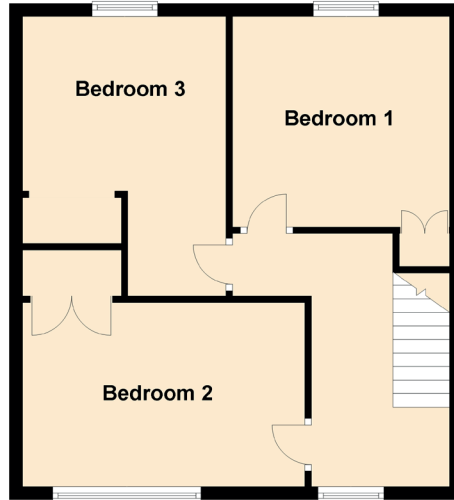

# 78 Keltyhill Crescent

KELTY, KY4 0LE

Approximate Dimensions (Taken from the widest point)

Lounge	4.30m (14'1") x 3.90m (12'10")
Kitchen	3.15m (10'4") x 3.10m (10'2")
Bedroom 1	3.30m (10'10") x 3.20m (10'6")
Bedroom 2	4.30m (14'1") x 3.00m (9'10")
Bedroom 3	4.25m (13'11") x 3.05m (10')
Shower Room	2.10m (6'11") x 2.05m (6'9")