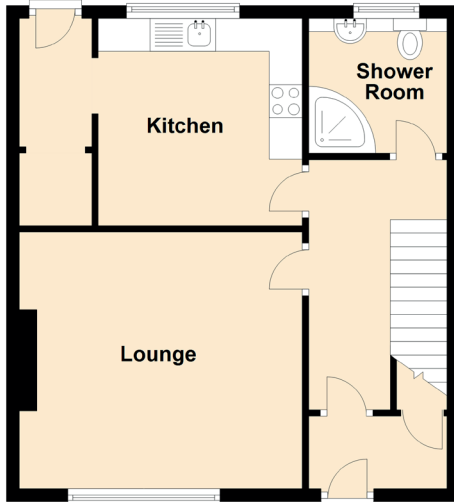

# 78 Keltyhill Crescent

KELTY, KY4 0LE

Approximate Dimensions (Taken from the widest point)

Lounge	4.30m (14'1") x 3.90m (12'10")
Kitchen	3.15m (10'4") x 3.10m (10'2")
Bedroom 1	3.30m (10'10") x 3.20m (10'6")
Bedroom 2	4.30m (14'1") x 3.00m (9'10")
Bedroom 3	4.25m (13'11") x 3.05m (10')
Shower Room	2.10m (6'11") x 2.05m (6'9")