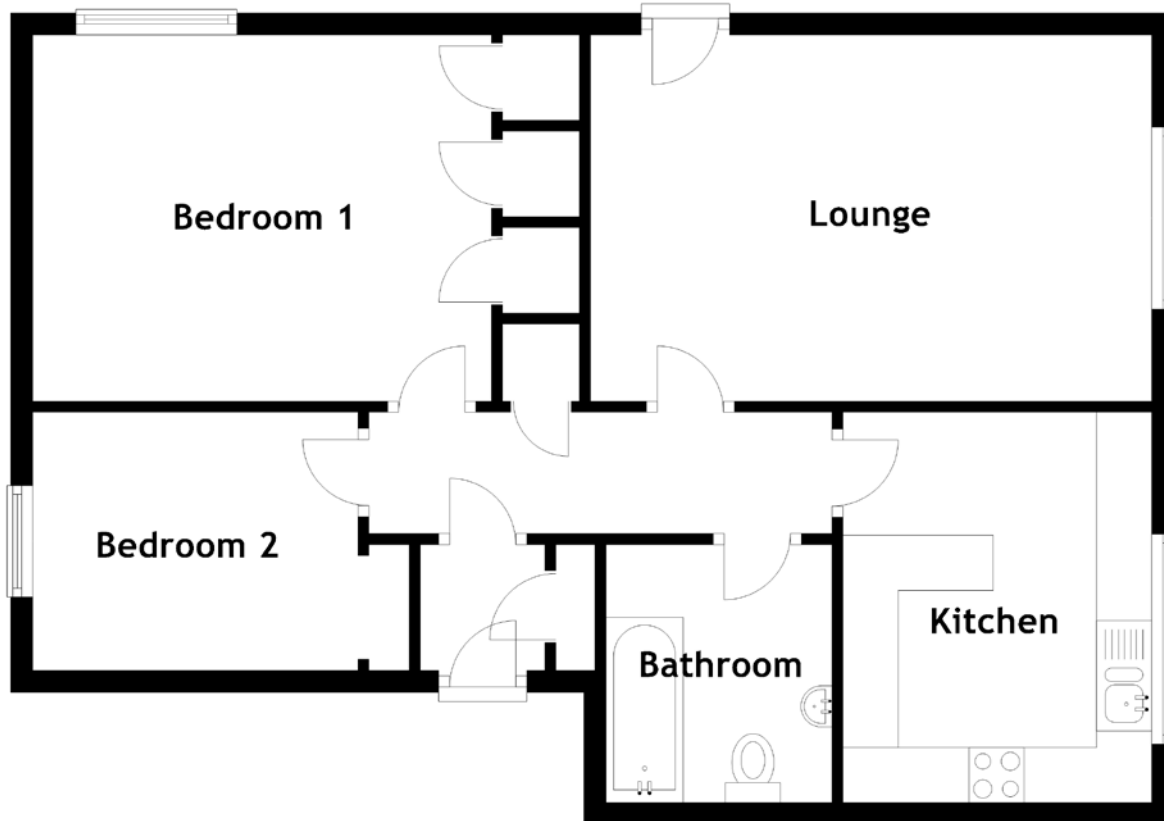

5/1 Myreside Court

EDINBURGH, EH10 5LX

Approximate Dimensions
(Taken from the widest point)

Lounge	5.09m (16'8") x 3.32m (10'11")
Kitchen	3.54m (11'7") x 2.80m (9'2")
Bedroom 1	4.16m (13'8") x 3.32m (10'11")
Bedroom 2	2.95m (9'8") x 2.34m (7'8")
Bathroom	2.34m (7'8") x 2.05m (6'9")

Gross internal floor area (m²): 65m²

EPC Rating: C