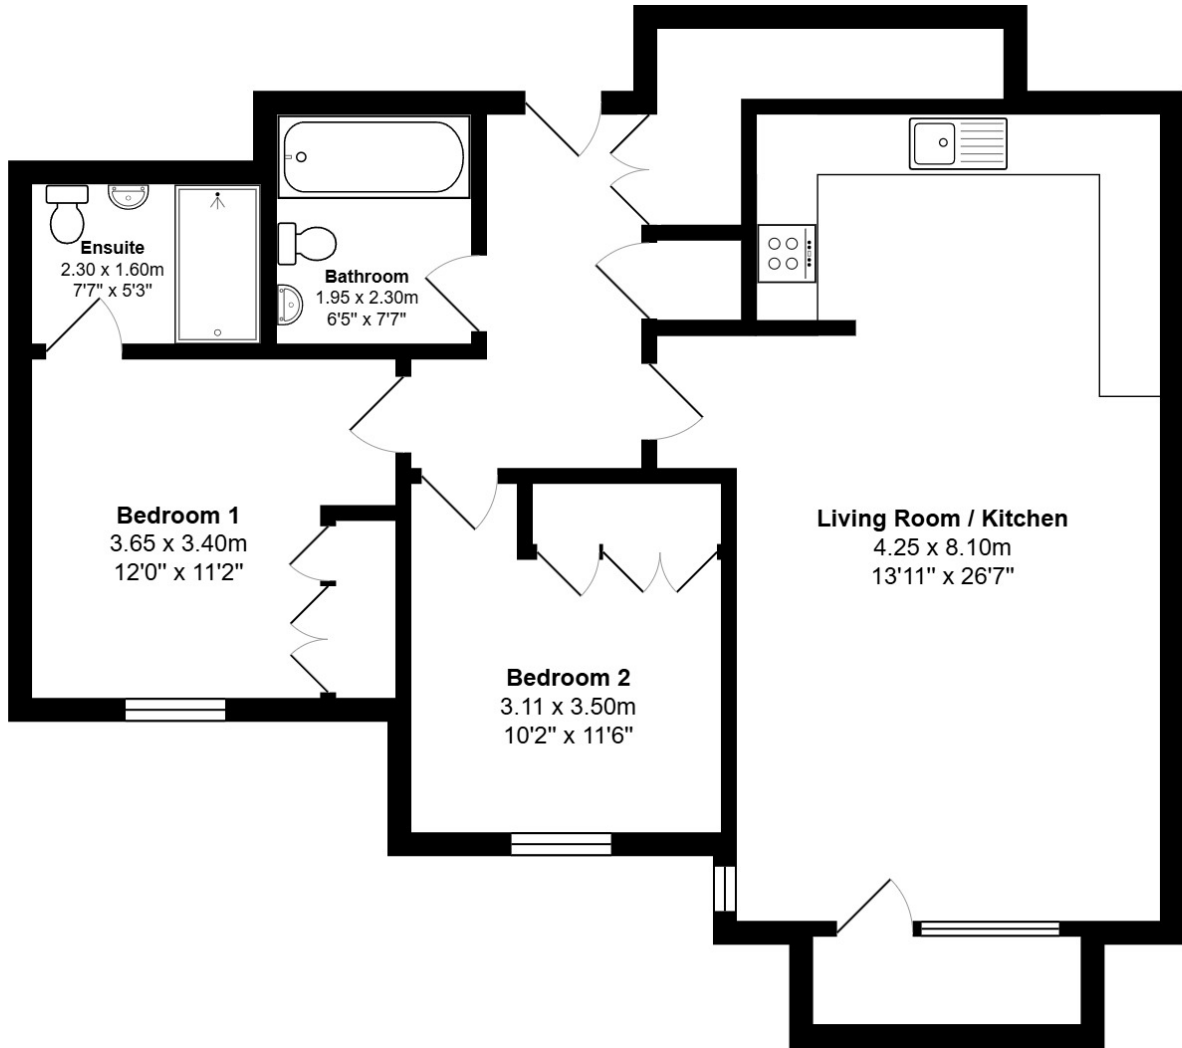

FLOOR PLAN, DIMENSIONS & MAP

Approximate Dimensions (Taken from the widest point)

Gross internal floor area (m²): 83m² | EPC Rating: C