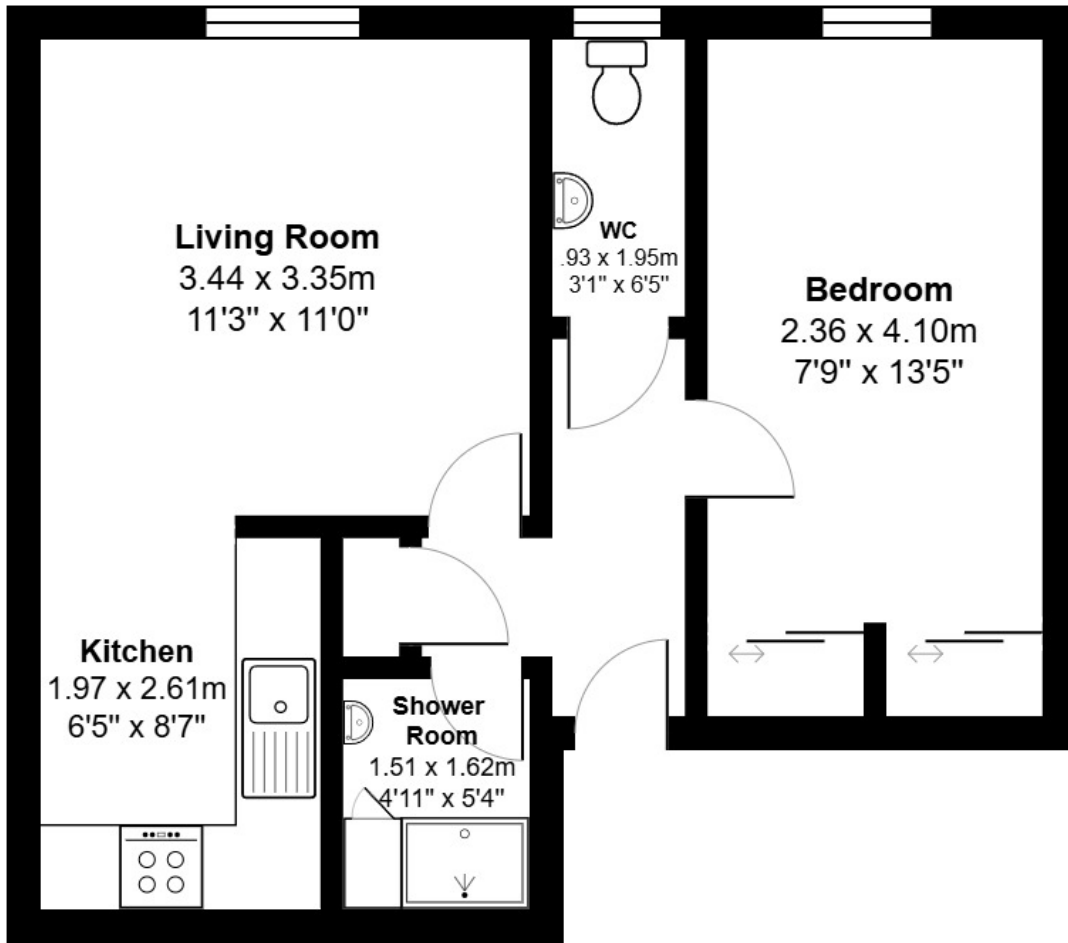

FLOOR PLAN, DIMENSIONS & MAP

Approximate Dimensions (Taken from the widest point)

Gross internal floor area (m²): 38m²
EPC Rating: C