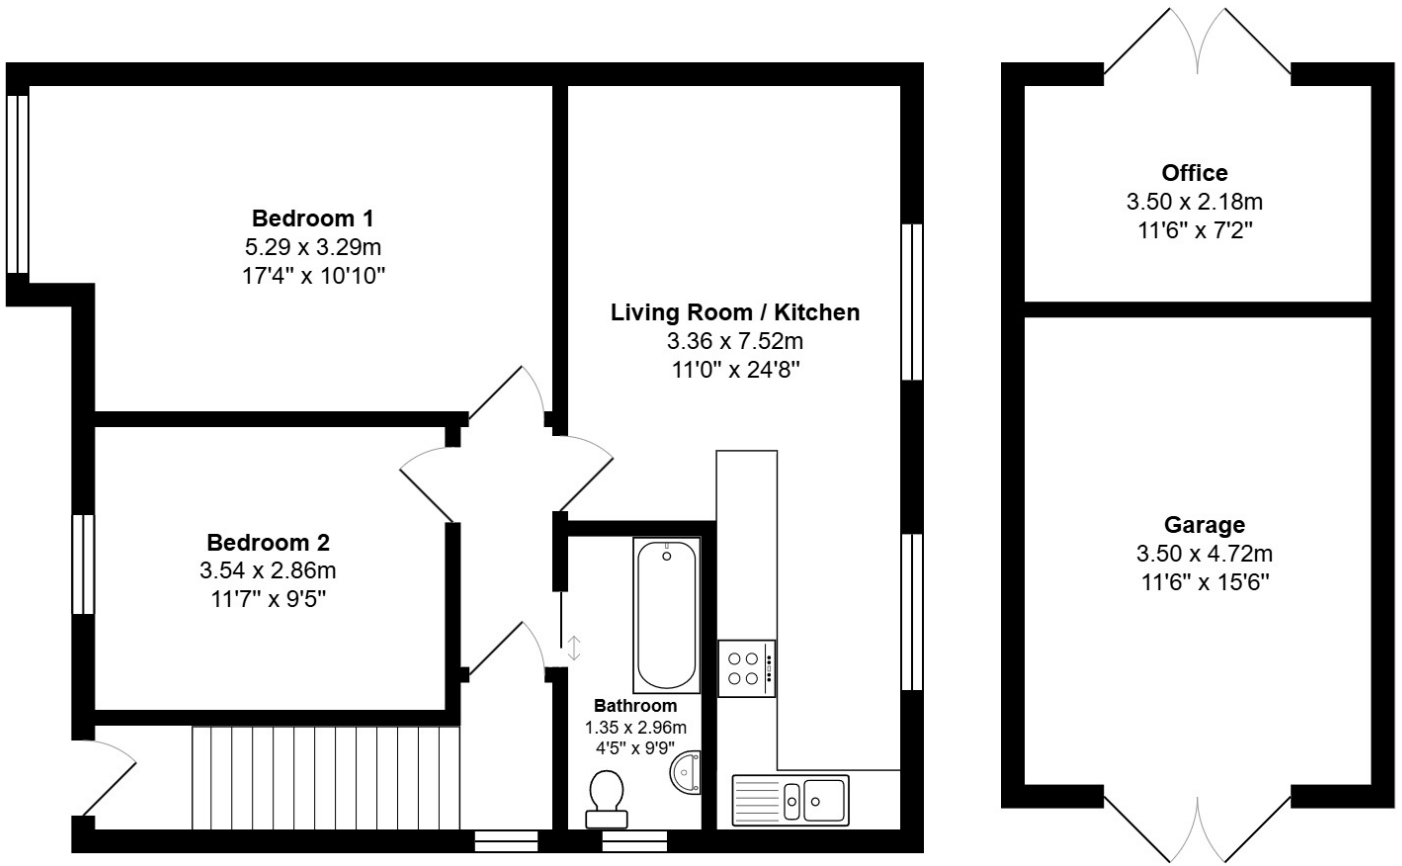

FLOOR PLAN, DIMENSIONS & MAP

Approximate Dimensions (Taken from the widest point)

Gross internal floor area (m²): 63m² | EPC Rating: C