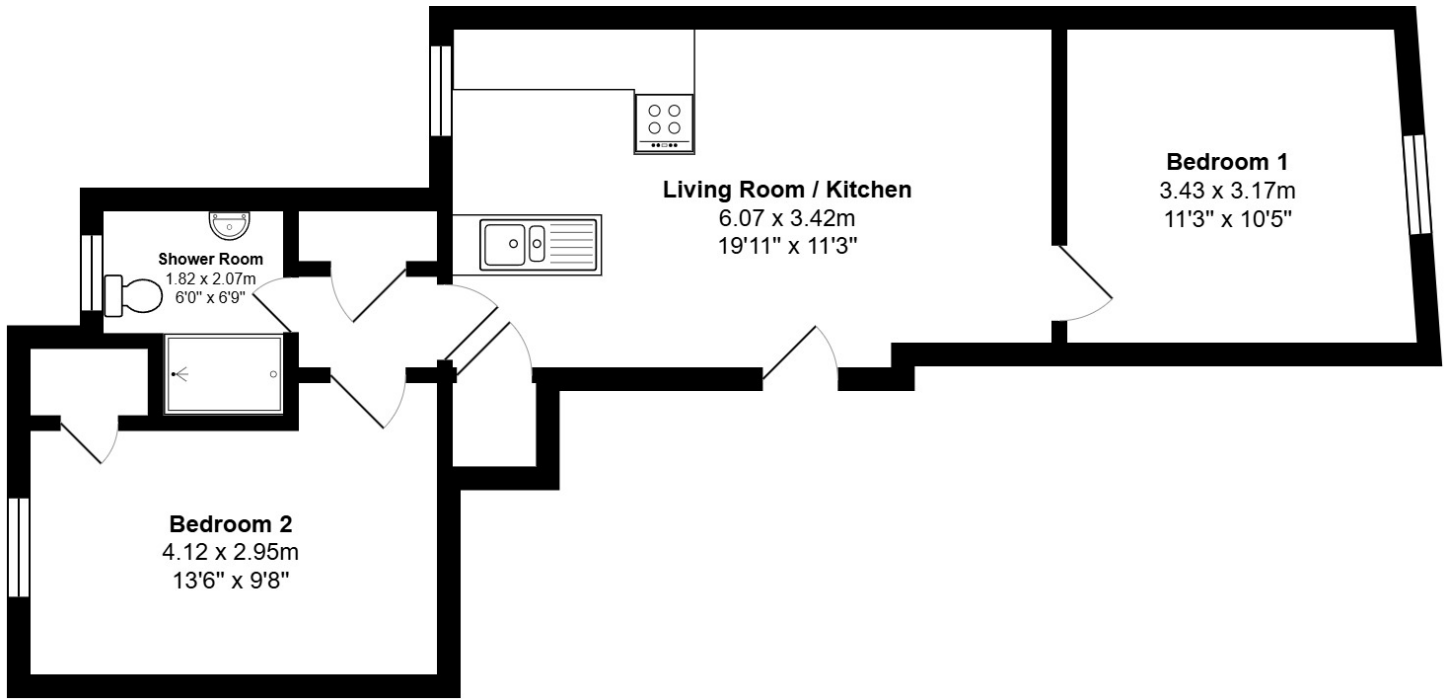

FLOOR PLAN, DIMENSIONS & MAP

Approximate Dimensions (Taken from the widest point)

Gross internal floor area (m²): 55m²
EPC Rating: C