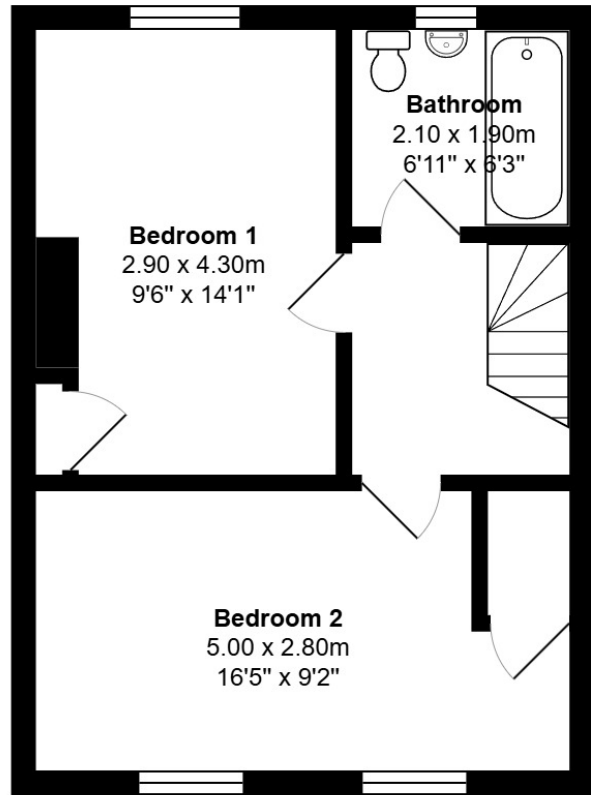

FLOOR PLAN, DIMENSIONS & MAP

Approximate Dimensions (Taken from the widest point)

Gross internal floor area (m²): 75m²
EPC Rating: C