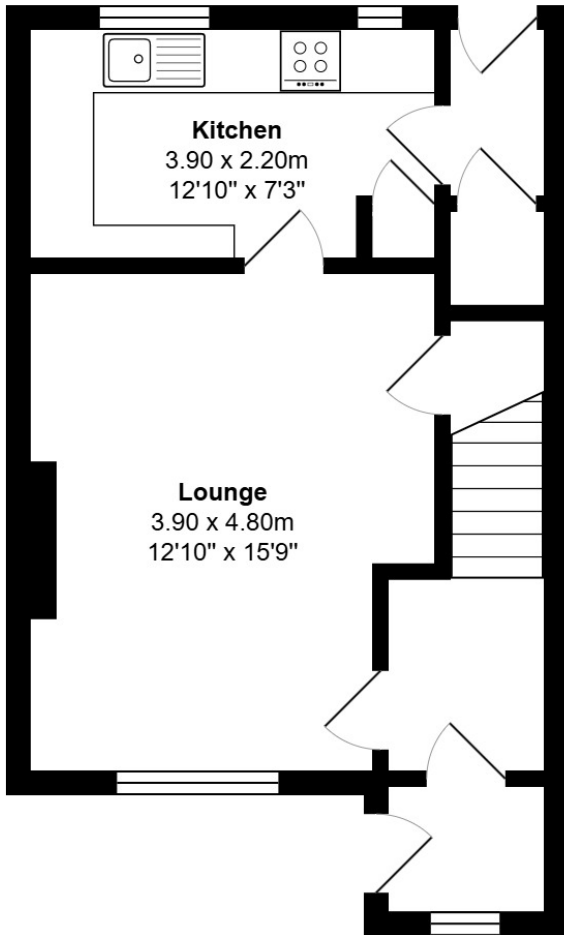

FLOOR PLAN, DIMENSIONS & MAP

Approximate Dimensions (Taken from the widest point)

Gross internal floor area (m²): 75m²
EPC Rating: C