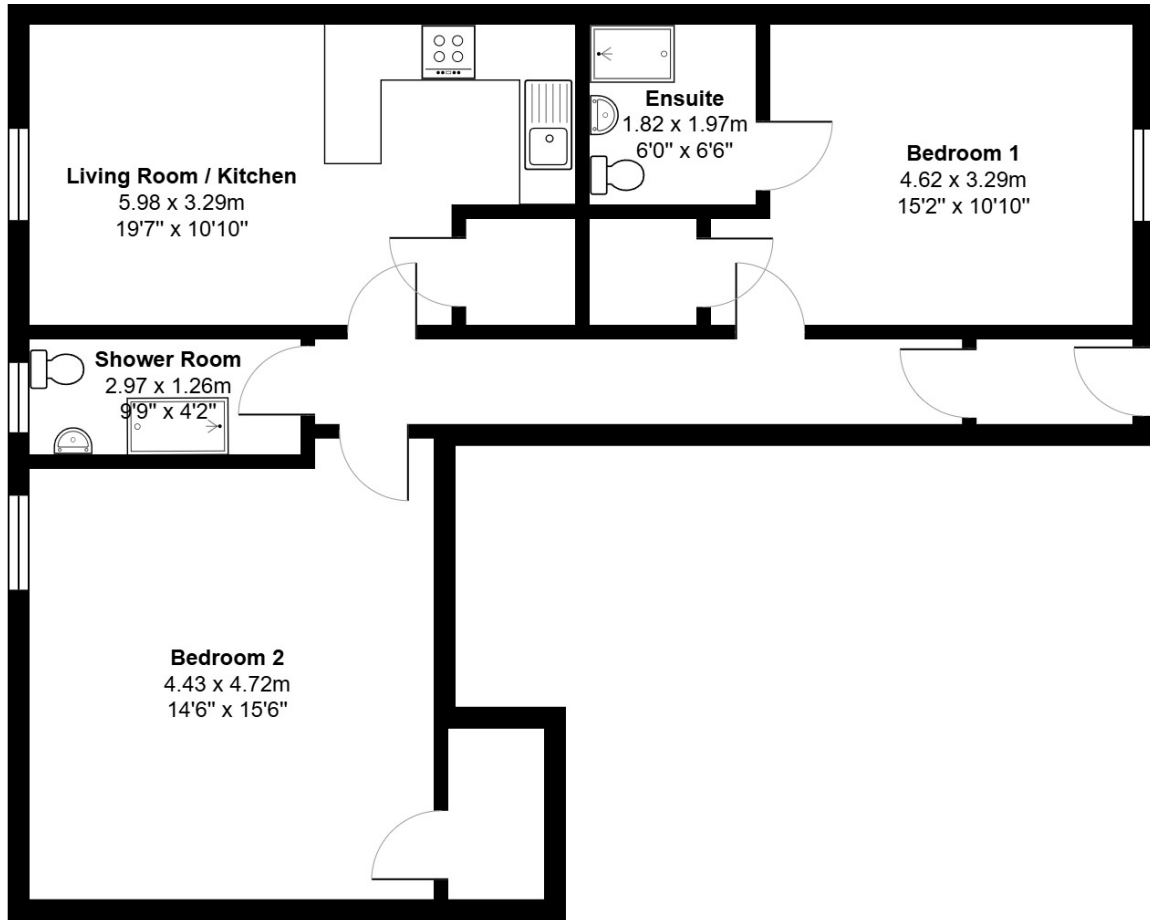

FLOOR PLAN, DIMENSIONS & MAP

Approximate Dimensions (Taken from the widest point)

Gross internal floor area (m²): 66m²
EPC Rating: C