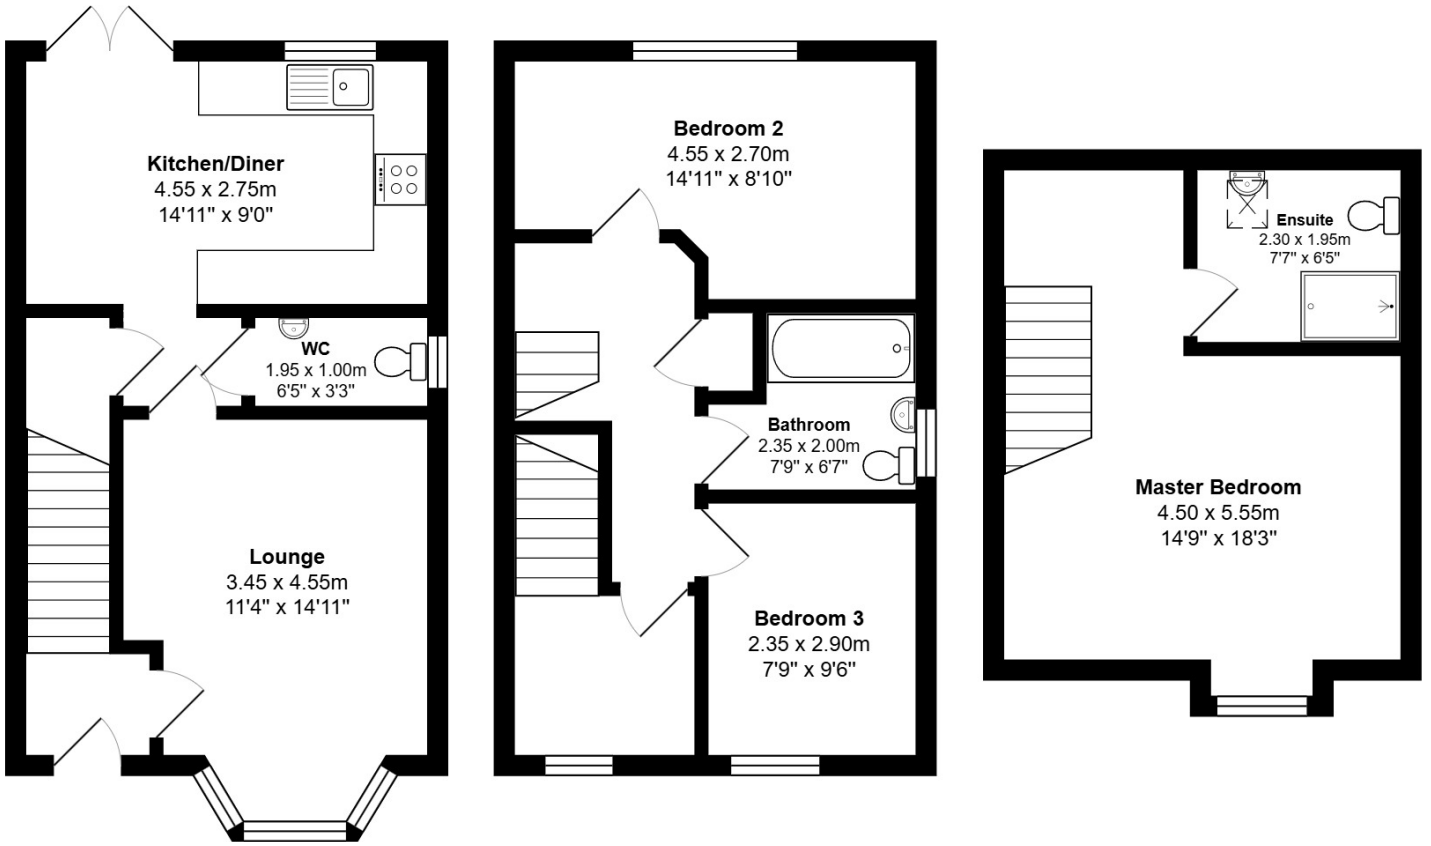

FLOOR PLAN, DIMENSIONS & MAP

Approximate Dimensions (Taken from the widest point)

Gross internal floor area (m²): 92m² | EPC Rating: B