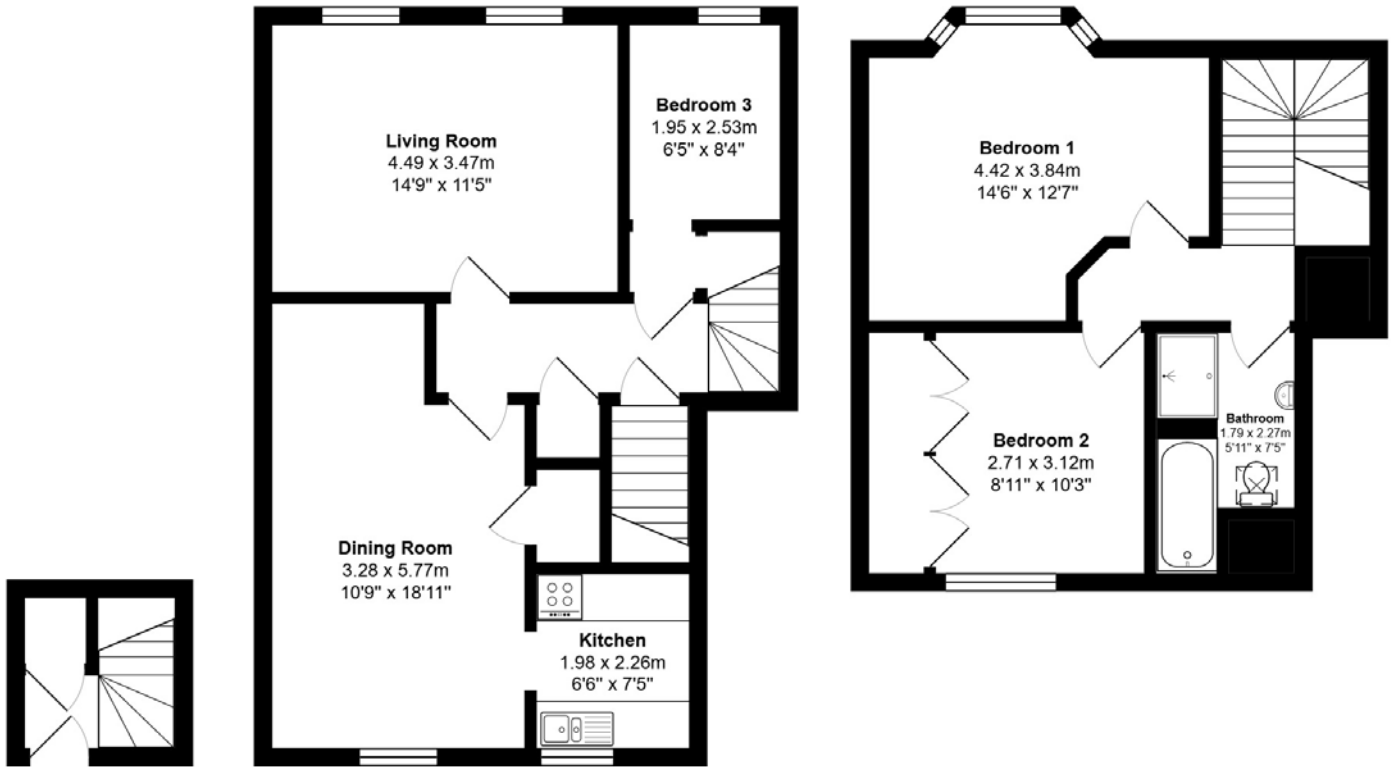

FLOOR PLAN, DIMENSIONS & MAP

Approximate Dimensions (Taken from the widest point)

Gross internal floor area (m²): 96m² | EPC Rating: D