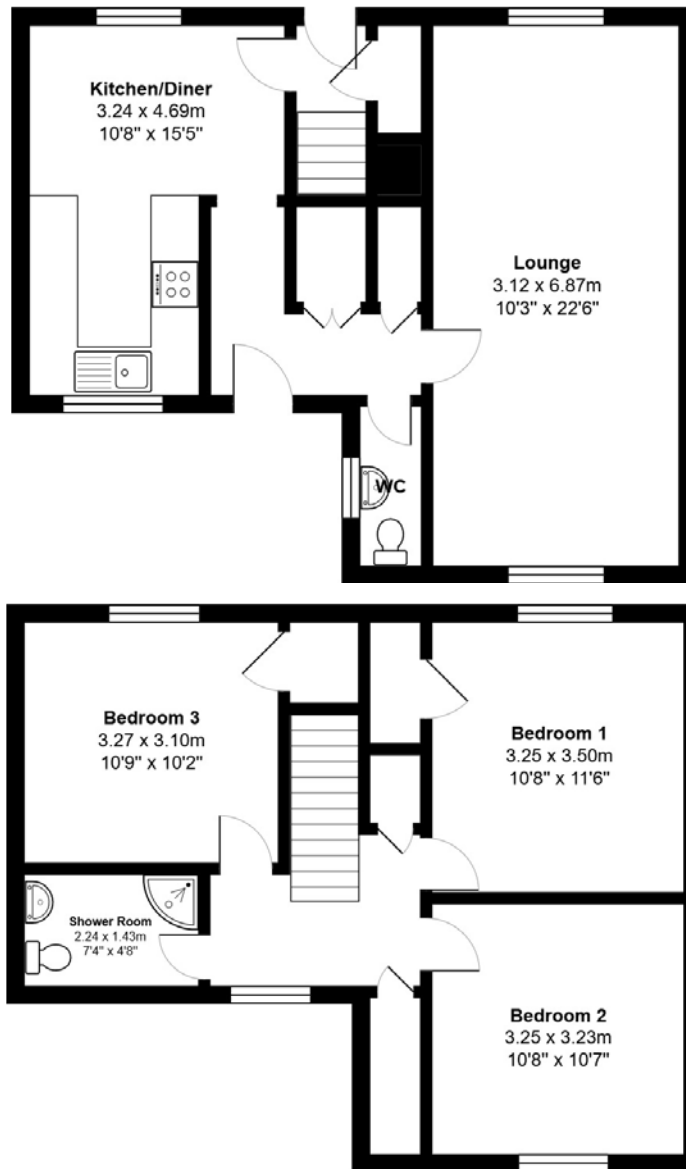

FLOOR PLAN, DIMENSIONS & MAP

Approximate Dimensions (Taken from the widest point)

Gross internal floor area (m²): 92m² | EPC Rating: C