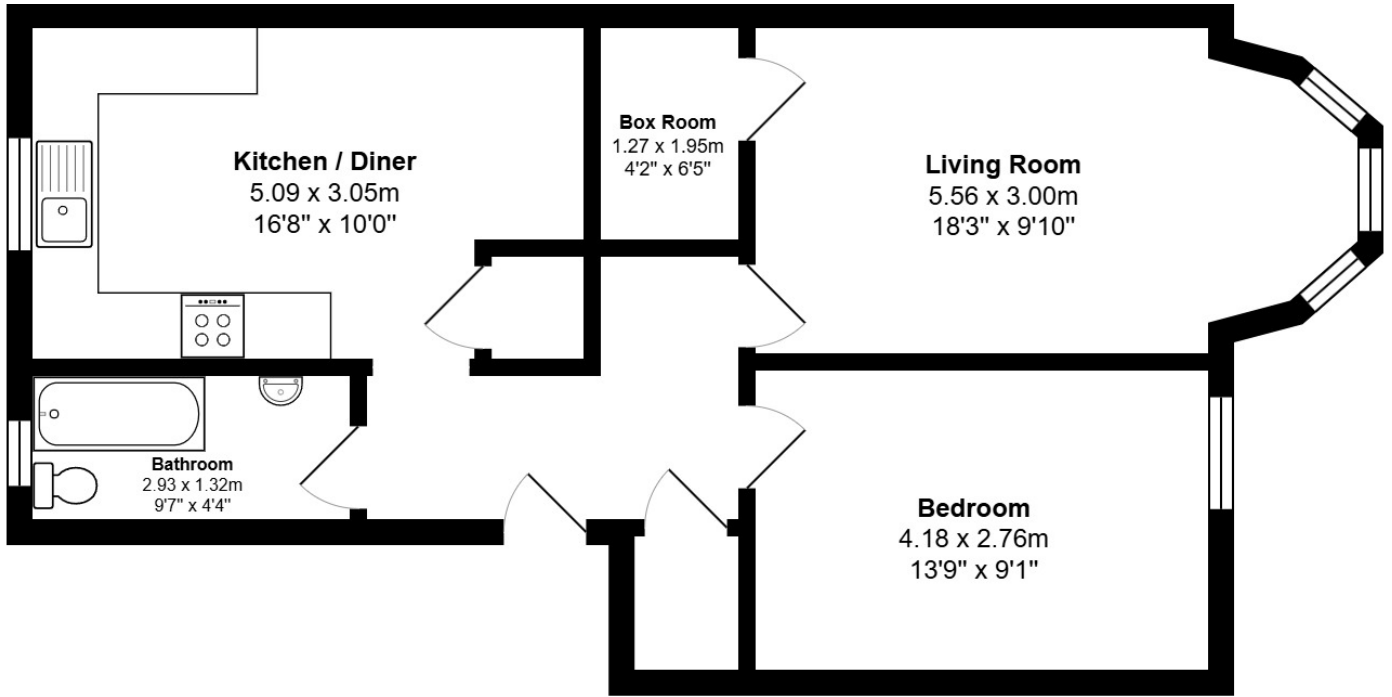

FLOOR PLAN, DIMENSIONS & MAP

Approximate Dimensions (Taken from the widest point)

Gross internal floor area (m²): 59m² | EPC Rating: C