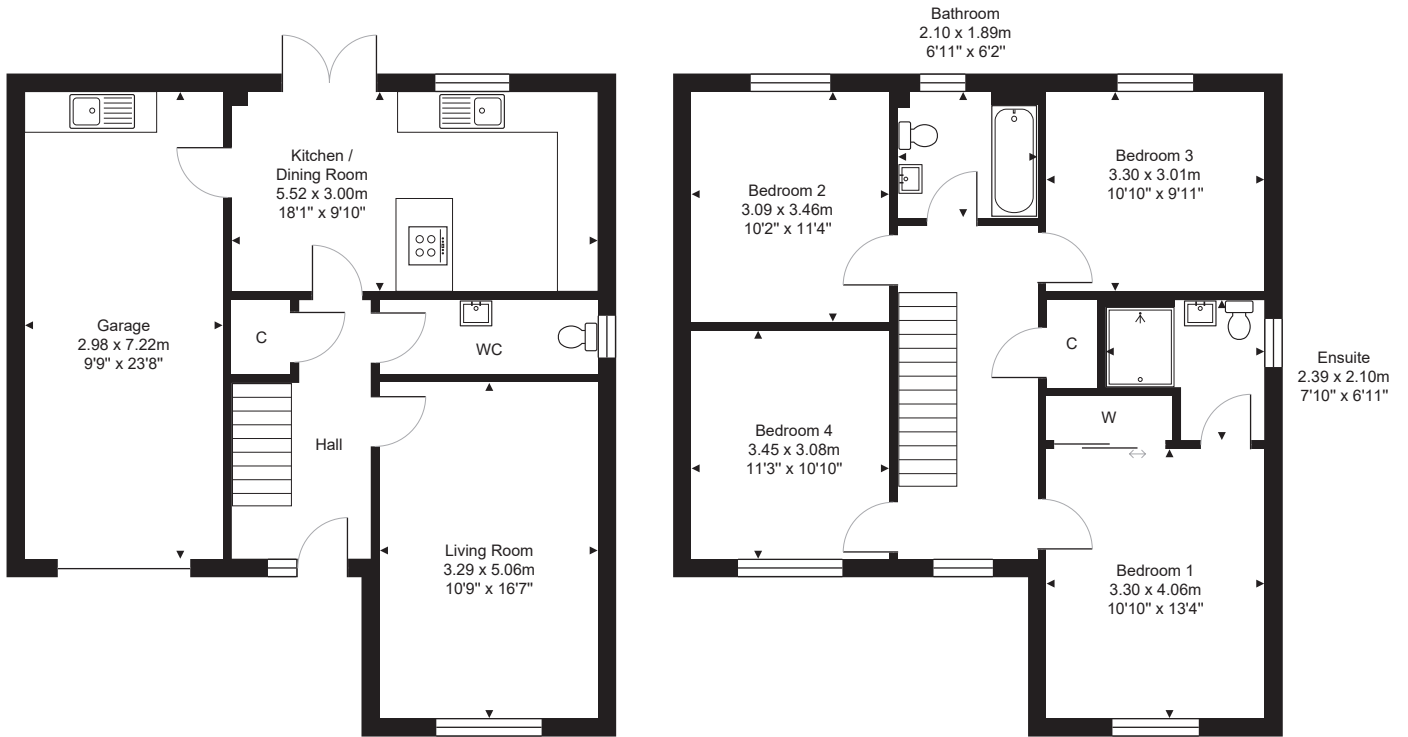

FLOOR PLAN & DIMENSIONS

Approximate Dimensions (Taken from the widest point)

Gross internal floor area (m²): 116m² | EPC Rating: B