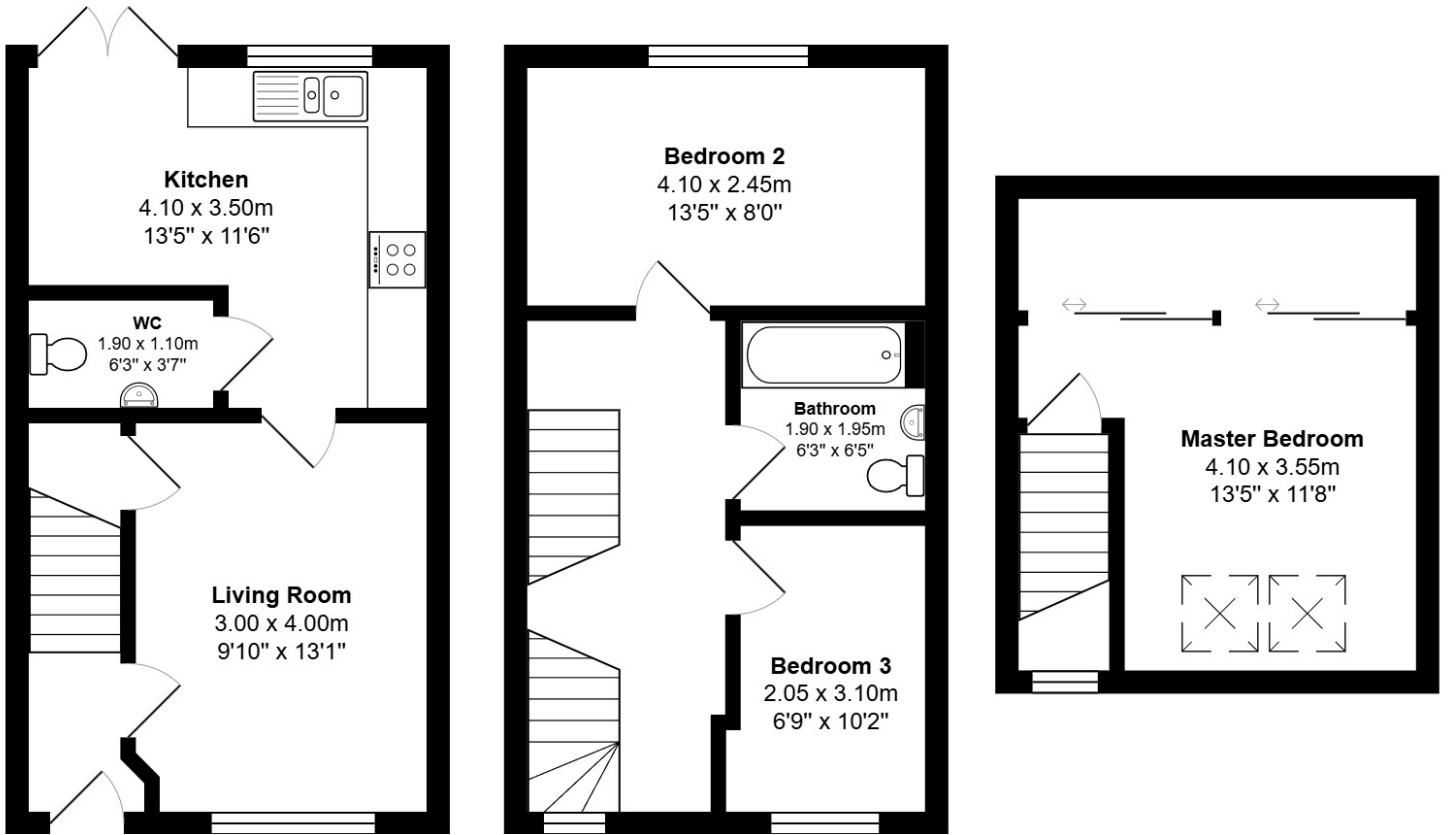

FLOOR PLAN, DIMENSIONS & MAP

Approximate Dimensions (Taken from the widest point)

Gross internal floor area (m²): 81m² | EPC Rating: C