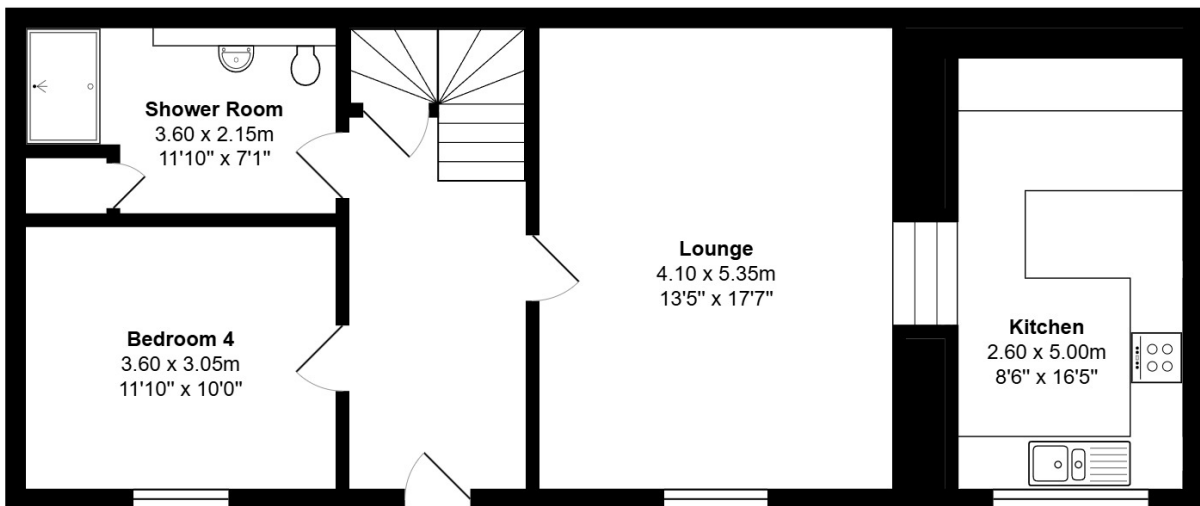

FLOOR PLAN, DIMENSIONS & MAP

Approximate Dimensions (Taken from the widest point)

Gross internal floor area (m²): 119m² | EPC Rating: C