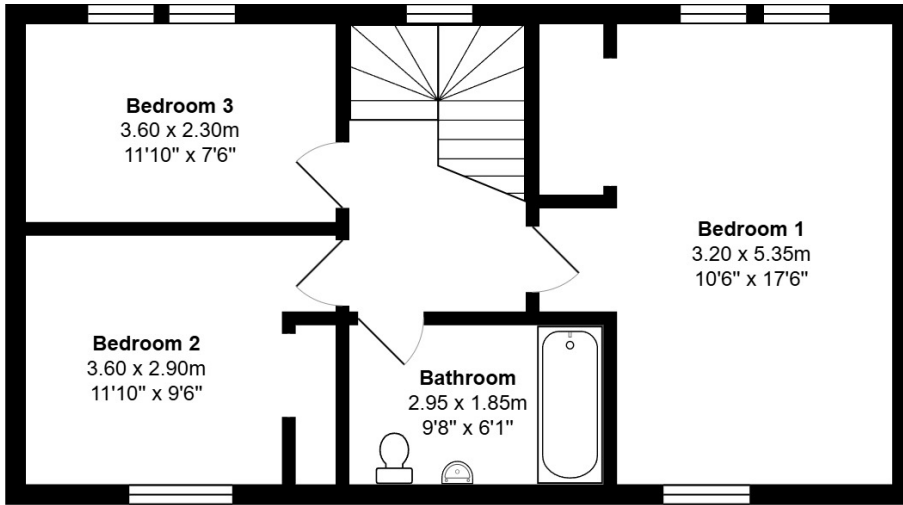

FLOOR PLAN, DIMENSIONS & MAP

Approximate Dimensions (Taken from the widest point)

Gross internal floor area (m²): 119m² | EPC Rating: C