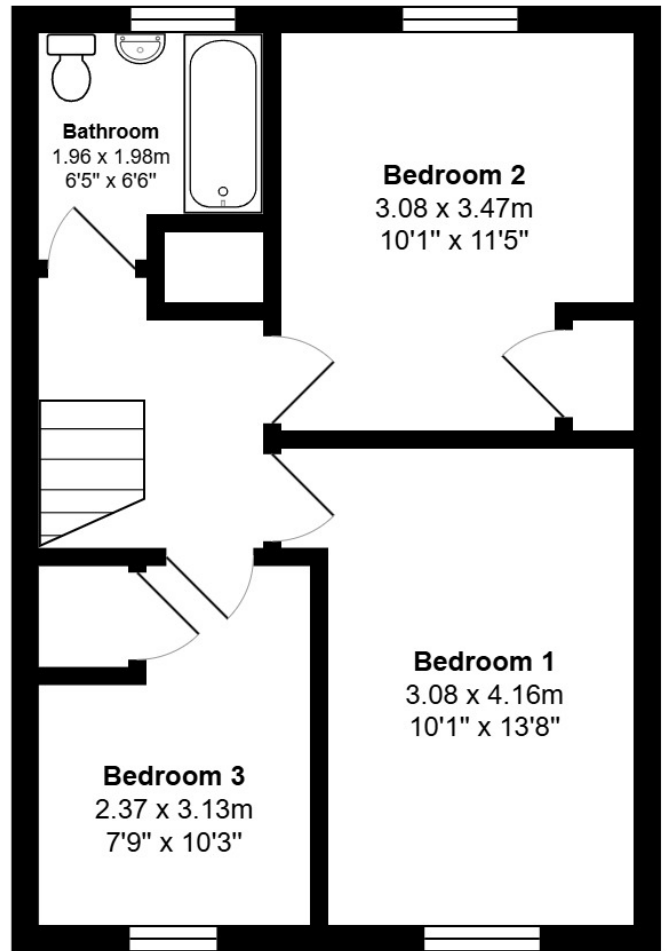

FLOOR PLAN, DIMENSIONS & MAP

Approximate Dimensions (Taken from the widest point)

Gross internal floor area (m²): 79m² | EPC Rating: D