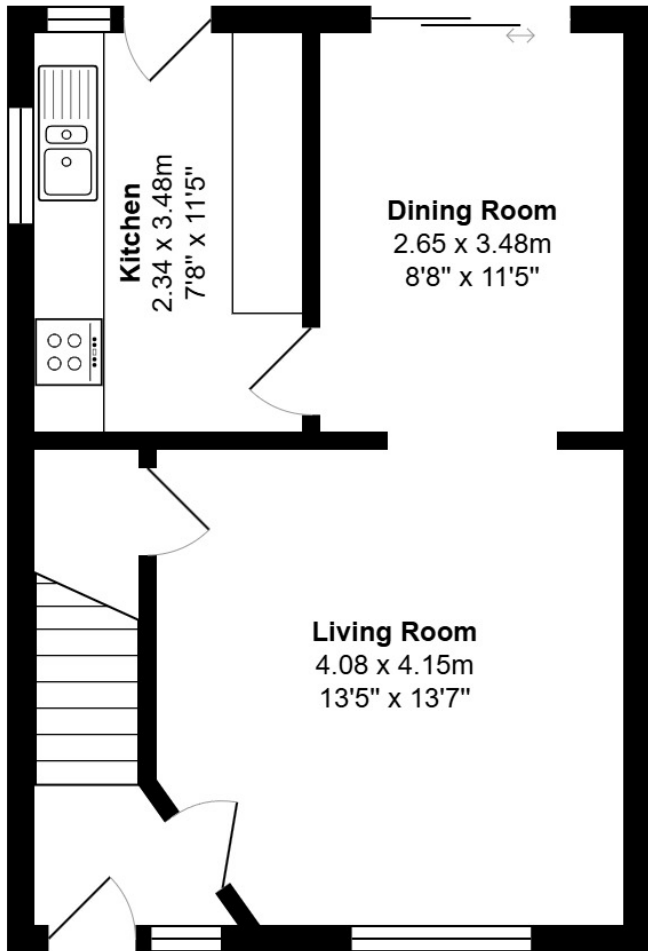

FLOOR PLAN, DIMENSIONS & MAP

Approximate Dimensions (Taken from the widest point)

Gross internal floor area (m²): 79m² | EPC Rating: D